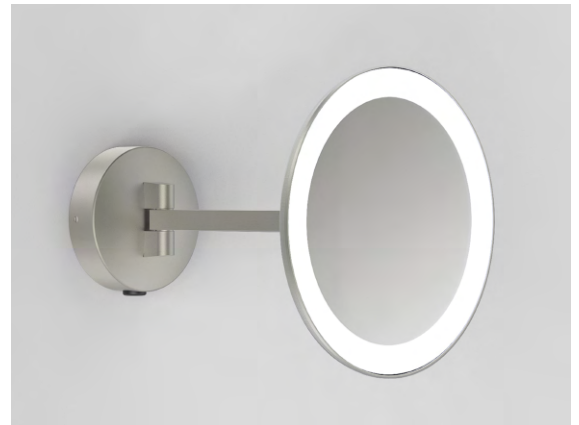

# MASCALI ROUND

astro

## GENERAL

CLASS:	CE (Class 2)
IP RATING:	IP44
BATHROOM ZONE:	Zone 2, 3
VOLTAGE:	Mains 230V
INSTALLATION ORIENTATION:	Wall mount - Horizontal
MAIN MATERIAL:	Metal - mild steel
DIMENSIONS:	D: 278mm Ø: 215mm
CUT OUT HOLE:	Not applicable
RECESS DEPTH:	Not applicable
FIRE RATING:	Not applicable
CABLE LENGTH:	Not applicable
GROSS WEIGHT:	1.86Kg

## LAMP

LIGHT SOURCE:	LED STRIP
MAXIMUM WATTAGE:	5.34W
LAMP INCLUDED:	Yes (Integral)
MAXIMUM LAMP LENGTH:	Not applicable
LUMINOUS FLUX:	76.16 lm
COLOUR TEMP:	2700K
CRI:	80
R9:	-3.3
MACADAM ELLIPSE:	5-Step
TILT ADJUSTABLE ANGLE:	65°
ROTATION ADJUSTABLE ANGLE:	180°
AVERAGE LIFESPAN:	Not applicable
L70:	To be advised
BEAM ANGLE:	To be advised

## ADDITIONAL INFORMATION

SHADE INCLUDED:	Not applicable
SHADE MATERIAL:	Not applicable

CODE: 7627  
SKU: 1373001  
FINISH: POLISHED CHROME

CODE: 8324  
SKU: 1373006  
FINISH: MATT NICKEL

Please note that some dimensions may vary slightly due to manufacturing tolerances, this includes cable entry and fixing holes