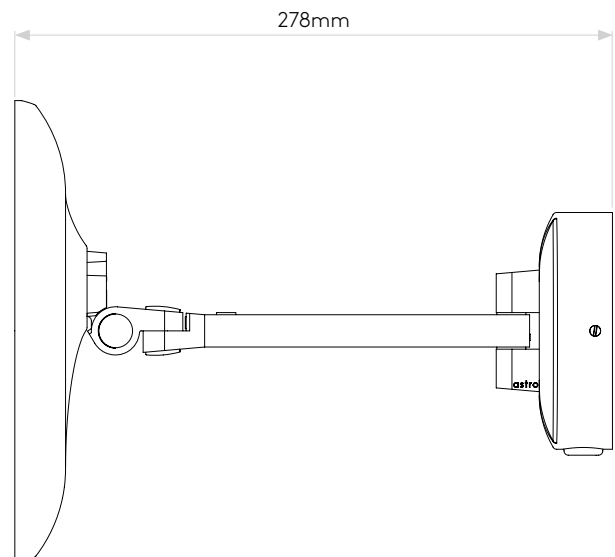

## GENERAL

CLASS:	CE (Class 2)
IP RATING:	IP44
BATHROOM ZONE:	Zone 2, 3
VOLTAGE:	Mains 230V
INSTALLATION ORIENTATION:	Wall mount - Horizontal
MAIN MATERIAL:	Metal - mild steel
DIMENSIONS:	D: 278mm Ø: 215mm
CUT OUT HOLE:	Not applicable
RECESS DEPTH:	Not applicable
FIRE RATING:	Not applicable
CABLE LENGTH:	Not applicable
GROSS WEIGHT:	1.86Kg

## LAMP

LIGHT SOURCE:	LED STRIP
MAXIMUM WATTAGE:	5.34W
LAMP INCLUDED:	Yes (Integral)
MAXIMUM LAMP LENGTH:	Not applicable
LUMINOUS FLUX:	76.16 lm
COLOUR TEMP:	2700K
CRI:	80
R9:	-3.3
MACADAM ELLIPSE:	5-Step
TILT ADJUSTABLE ANGLE:	65°
ROTATION ADJUSTABLE ANGLE:	180°
AVERAGE LIFESPAN:	Not applicable
L70:	To be advised
BEAM ANGLE:	To be advised

## ADDITIONAL INFORMATION

SHADE INCLUDED:	Not applicable
SHADE MATERIAL:	Not applicable

CODE: 7627  
SKU: 1373001  
FINISH: POLISHED CHROME

CODE: 8324  
SKU: 1373006  
FINISH: MATT NICKEL

Please note that some dimensions may vary slightly due to manufacturing tolerances, this includes cable entry and fixing holes

Veuillez noter que certaines dimensions peuvent varier légèrement en raison des tolérances de fabrication, y compris l'entrée de câble et les trous de fixation.

Bitte beachten Sie, dass die Maße Fertigungstoleranzen unterliegen und daher in geringem Umfang von der angegebenen Größe abweichen können. Dies gilt auch für Kabeleingänge und Befestigungslöcher.