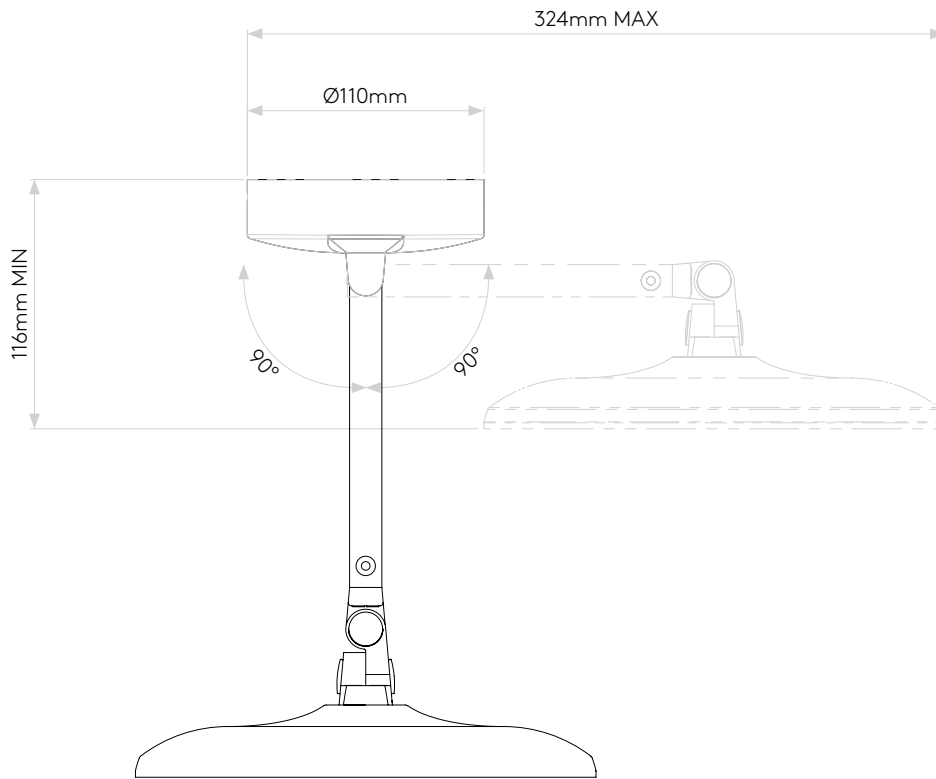

## GENERAL

CLASS:	CE (Class 2)
IP RATING:	IP44
BATHROOM ZONE:	Zone 2, 3
VOLTAGE:	Mains 230V
INSTALLATION ORIENTATION:	Wall mount - Horizontal
MAIN MATERIAL:	Metal - mild steel
DIMENSIONS:	D: 278mm Ø: 215mm
CUT OUT HOLE:	Not applicable
RECESS DEPTH:	Not applicable
FIRE RATING:	Not applicable
CABLE LENGTH:	Not applicable
GROSS WEIGHT:	1.86Kg

## LAMP

LIGHT SOURCE:	LED STRIP
MAXIMUM WATTAGE:	5.34W
LAMP INCLUDED:	Yes (Integral)
MAXIMUM LAMP LENGTH:	Not applicable
LUMINOUS FLUX:	76.16 lm
COLOUR TEMP:	2700K
CRI:	80
R9:	-3.3
MACADAM ELLIPSE:	5-Step
TILT ADJUSTABLE ANGLE:	65°
ROTATION ADJUSTABLE ANGLE:	180°
AVERAGE LIFESPAN:	Not applicable
L70:	To be advised
BEAM ANGLE:	To be advised

## ADDITIONAL INFORMATION

SHADE INCLUDED:	Not applicable
SHADE MATERIAL:	Not applicable

CODE: 7627  
SKU: 1373001  
FINISH: POLISHED CHROME

CODE: 8324  
SKU: 1373006  
FINISH: MATT NICKEL

Please note that some dimensions may vary slightly due to manufacturing tolerances, this includes cable entry and fixing holes

Veuillez noter que certaines dimensions peuvent varier légèrement en raison des tolérances de fabrication, y compris l'entrée de câble et les trous de fixation.

Bitte beachten Sie, dass die Maße Fertigungstoleranzen unterliegen und daher in geringem Umfang von der angegebenen Größe abweichen können. Dies gilt auch für Kabeleingänge und Befestigungslöcher.