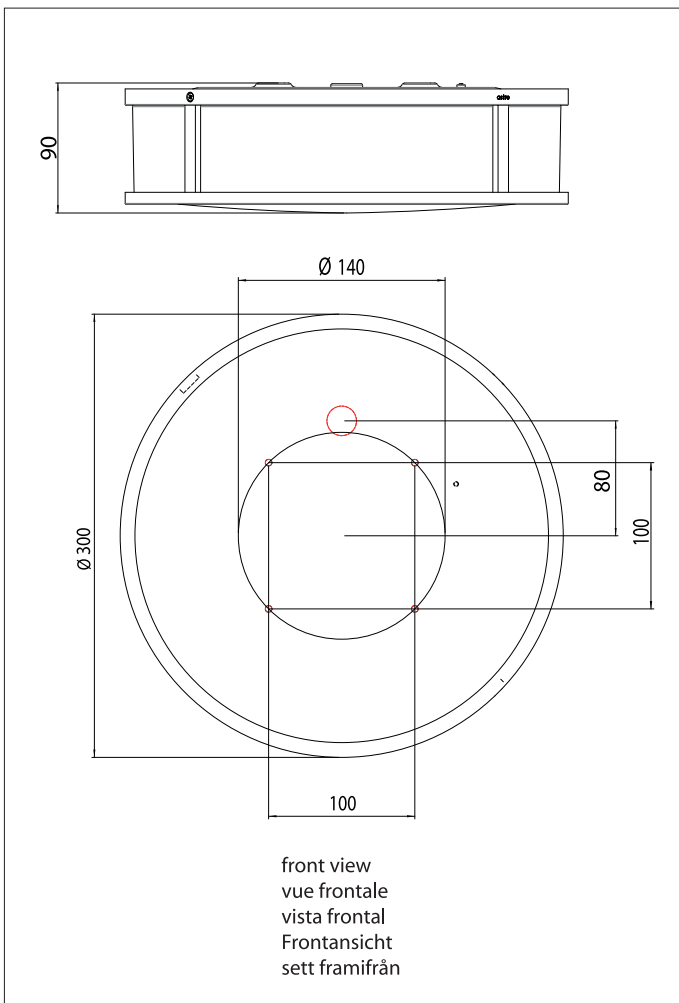

7077 Mashiko Round 300

1 x 60w E27		excl.
----------------	--	-------

Zone	2	3
------	----------	----------

x 4

Astro Lighting Ltd.
G2 River Way, Harlow
CM20 2DP, Great Britain

T: +44 (0) 1279 427001
F: +44 (0) 1279 427002
sales@astrolighting.co.uk
www.astrolighting.co.uk