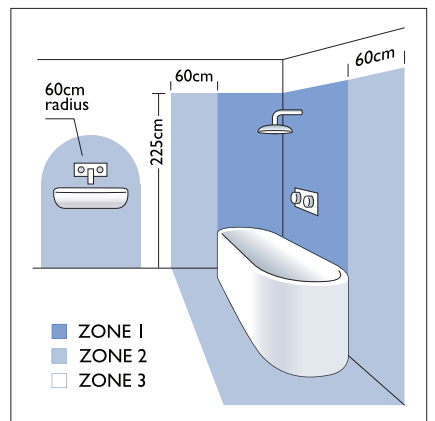

7077 Mashiko Round 300

1 x 60w E27		excl.
----------------	--	-------

Zone	2	3
------	----------	----------

x 4

Astro Lighting Ltd.
G2 River Way, Harlow
CM20 2DP, Great Britain

T: +44 (0) 1279 427001
F: +44 (0) 1279 427002
sales@astrolighting.co.uk
www.astrolighting.co.uk