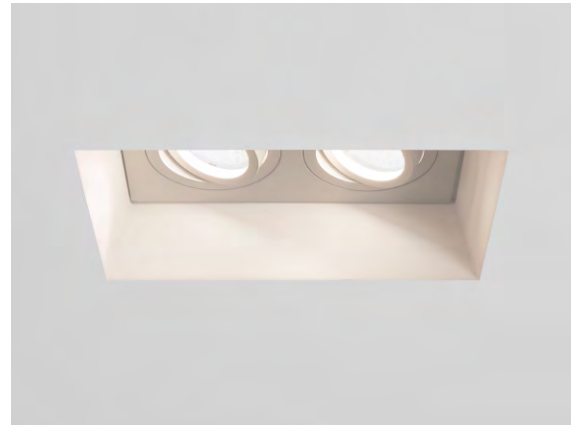

BLANCO TWIN ADJUSTABLE

astro

GENERAL

CLASS:	CE (Class 1)
IP RATING:	IP20
BATHROOM ZONE:	Zone 3
VOLTAGE:	Mains 230V
INSTALLATION ORIENTATION:	Ceiling mount
MAIN MATERIAL:	Plaster
DIMENSIONS:	H: 195mm W: 115mm D: 40mm
CUT OUT HOLE:	L: 230mm W: 150mm
RECESS DEPTH:	150mm
FIRE RATING:	Not applicable
CABLE LENGTH:	Not applicable
GROSS WEIGHT:	1.52Kg

LAMP

LIGHT SOURCE:	GU10
MAXIMUM WATTAGE:	2 X 50W MAX
LAMP INCLUDED:	No
MAXIMUM LAMP LENGTH:	Not applicable
R9:	Lamp dependent
MACADAM ELLIPSE:	Not applicable
TILT ADJUSTABLE ANGLE:	30°
ROTATION ADJUSTABLE ANGLE:	360°
AVERAGE LIFESPAN:	Lamp dependent
L70:	Not applicable
BEAM ANGLE:	Lamp dependent

ADDITIONAL INFORMATION

SHADE INCLUDED	Not applicable
SHADE MATERIAL	Not applicable

CODE: 7344
SKU: 1253006
FINISH: PLASTER

Please note that some dimensions may vary slightly due to manufacturing tolerances, this includes cable entry and fixing holes