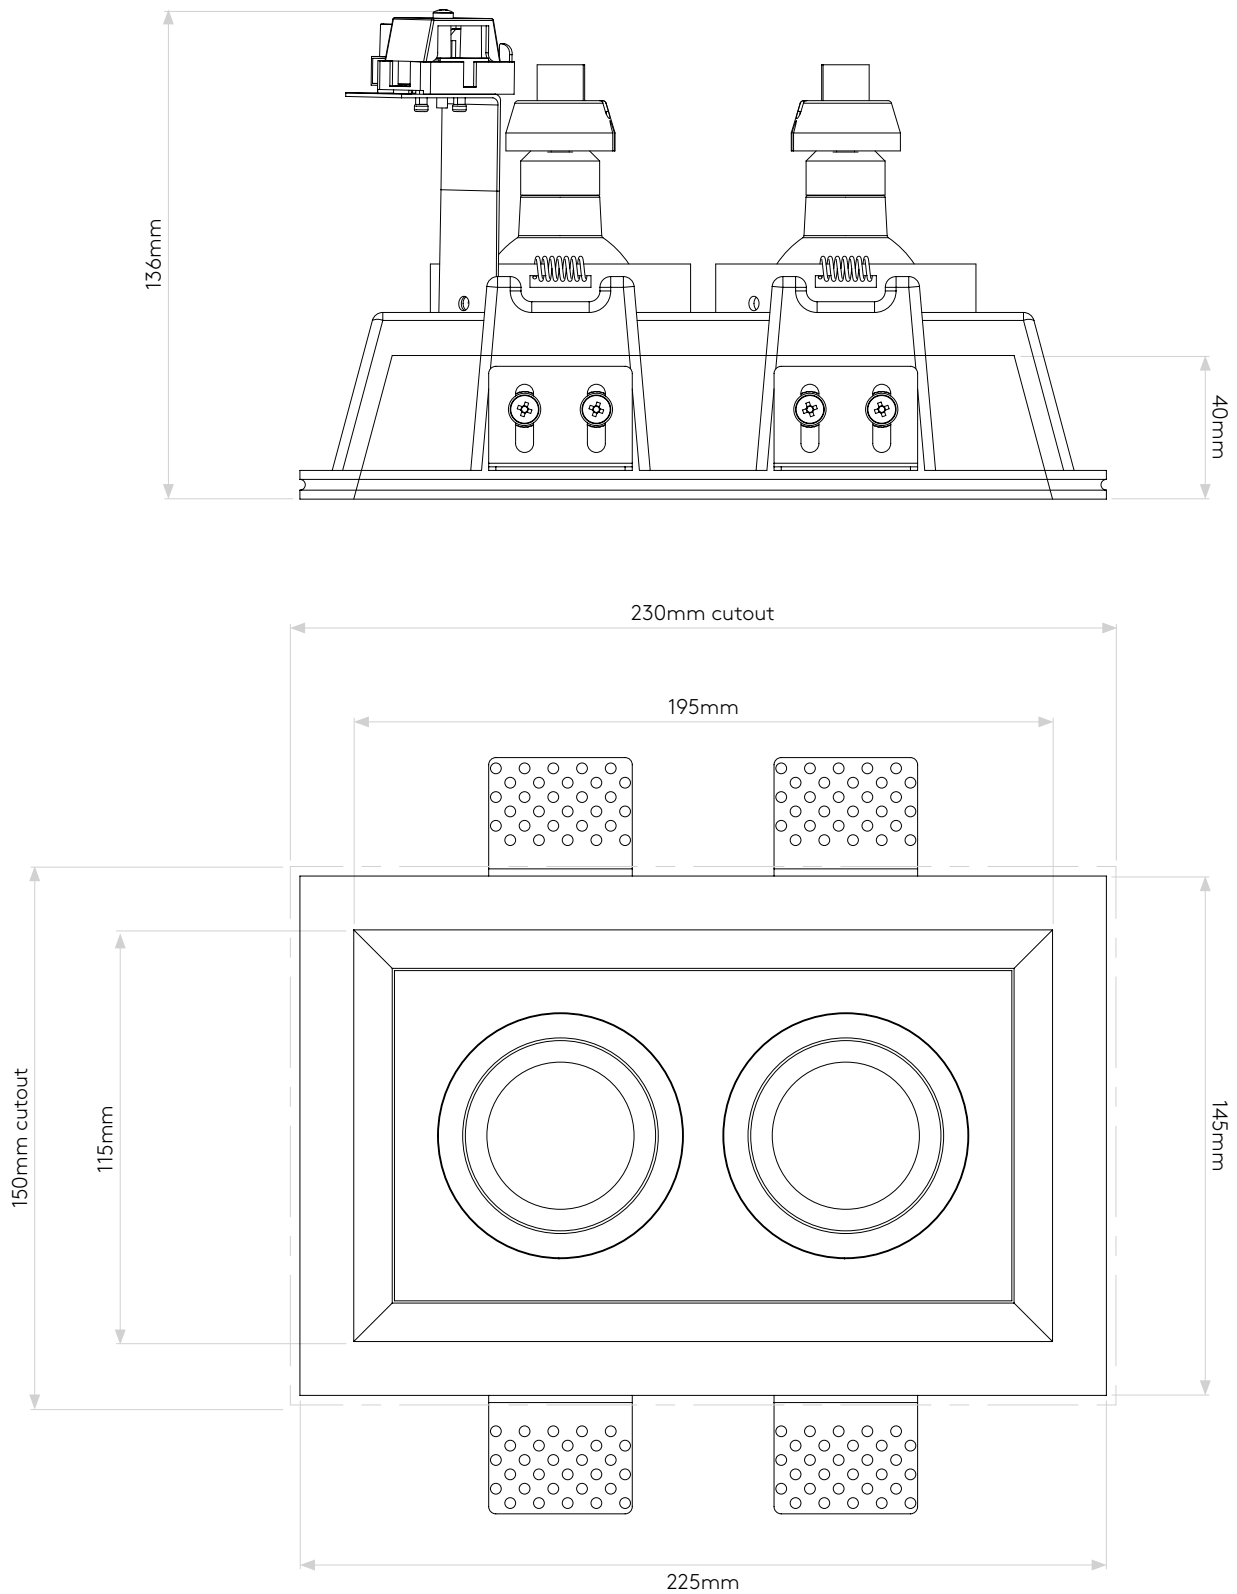

BLANCO TWIN ADJUSTABLE

astro

GENERAL

CLASS:	CE (Class 1)
IP RATING:	IP20
BATHROOM ZONE:	Zone 3
VOLTAGE:	Mains 230V
INSTALLATION ORIENTATION:	Ceiling mount
MAIN MATERIAL:	Plaster
DIMENSIONS:	H: 195mm W: 115mm D: 40mm
CUT OUT HOLE:	L: 230mm W: 150mm
RECESS DEPTH:	150mm
FIRE RATING:	Not applicable
CABLE LENGTH:	Not applicable
GROSS WEIGHT:	1.52Kg

LAMP

LIGHT SOURCE:	GU10
MAXIMUM WATTAGE:	2 X 50W MAX
LAMP INCLUDED:	No
MAXIMUM LAMP LENGTH:	Not applicable
R9:	Lamp dependent
MACADAM ELLIPSE:	Not applicable
TILT ADJUSTABLE ANGLE:	30°
ROTATION ADJUSTABLE ANGLE:	360°
AVERAGE LIFESPAN:	Lamp dependent
L70:	Not applicable
BEAM ANGLE:	Lamp dependent

ADDITIONAL INFORMATION

SHADE INCLUDED	Not applicable
SHADE MATERIAL	Not applicable

CODE: 7344
SKU: 1253006
FINISH: PLASTER

Please note that some dimensions may vary slightly due to manufacturing tolerances, this includes cable entry and fixing holes

Veuillez noter que certaines dimensions peuvent varier légèrement en raison des tolérances de fabrication, y compris l'entrée de câble et les trous de fixation.

Bitte beachten Sie, dass die Maße Fertigungstoleranzen unterliegen und daher in geringem Umfang von der angegebenen Größe abweichen können. Dies gilt auch für Kabeleingänge und Befestigungslöcher.