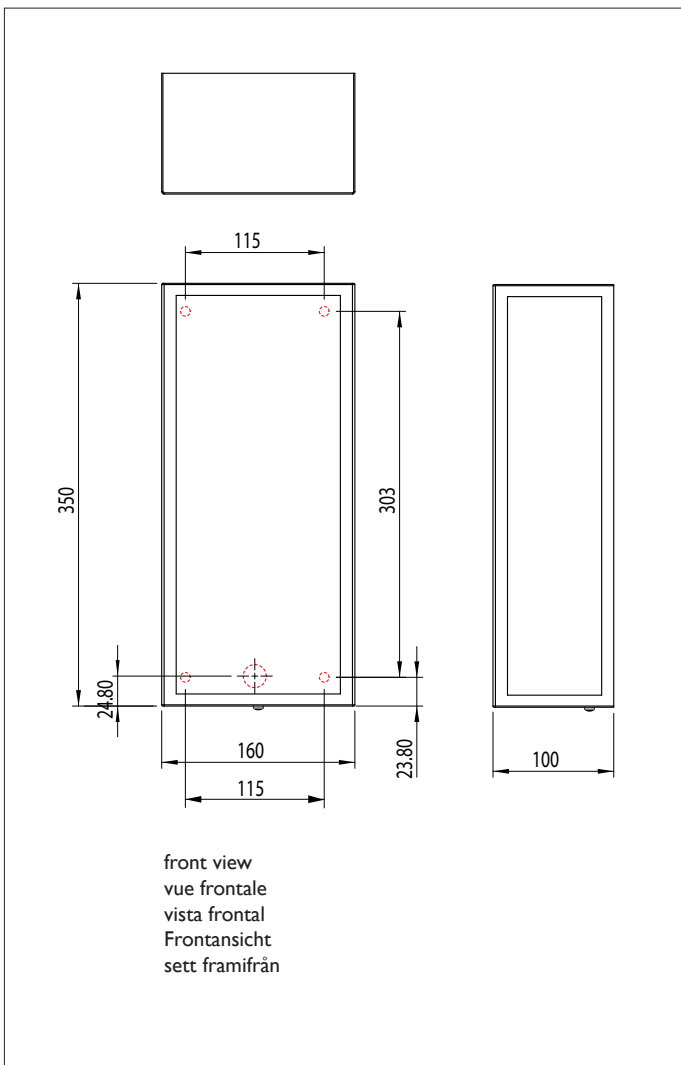

7355 Messina Sensor

■ astro

l x 60w E27		excl.
----------------	--	-------

Zones	Not Applicable
-------	----------------

Astro Lighting Ltd.
G2 River Way, Harlow
CM20 2DP, Great Britain

T: +44 (0) 1279 427001
F: +44 (0) 1279 427002
sales@astrolighting.co.uk
www.astrolighting.co.uk