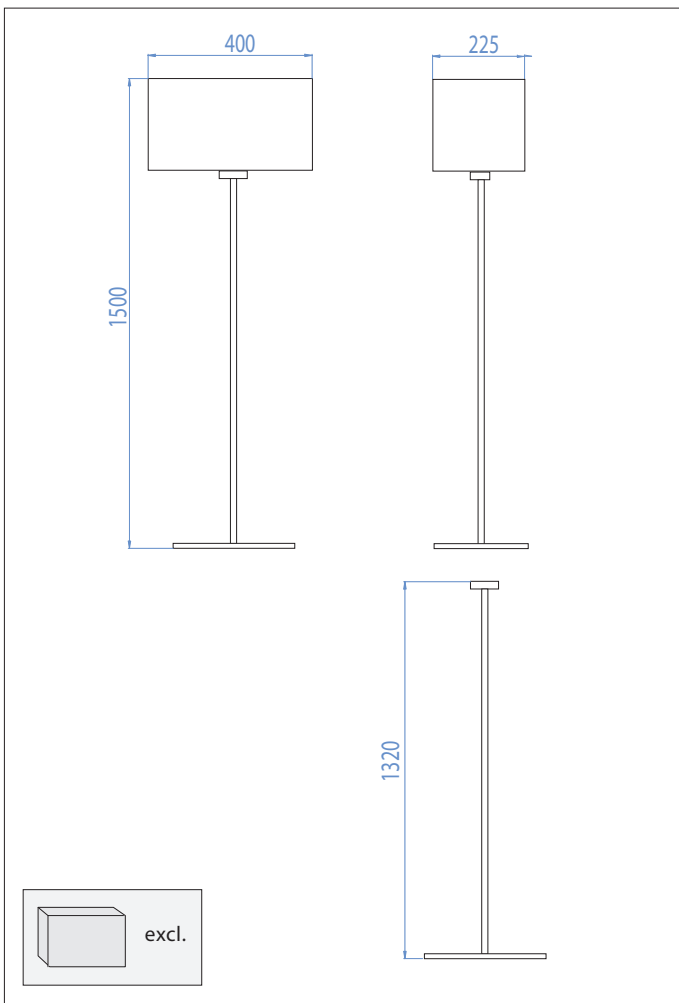

# 4506 Park Lane Floor

1 x 60w E27		excl.
----------------	--	-------

Zone	<b>3</b>
------	----------

Astro Lighting Ltd.  
 G2 River Way, Harlow  
 CM20 2DP, Great Britain  
 T: +44 (0) 1279 427001  
 F: +44 (0) 1279 427002  
 sales@astrolighting.co.uk  
 www.astrolighting.co.uk