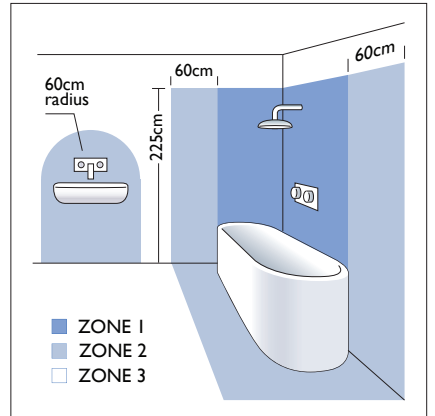

# 4506 Park Lane Floor

1 x 60w E27		excl.
----------------	--	-------

Zone	<b>3</b>
------	----------

Astro Lighting Ltd.  
 G2 River Way, Harlow  
 CM20 2DP, Great Britain  
 T: +44 (0) 1279 427001  
 F: +44 (0) 1279 427002  
 sales@astrolighting.co.uk  
 www.astrolighting.co.uk