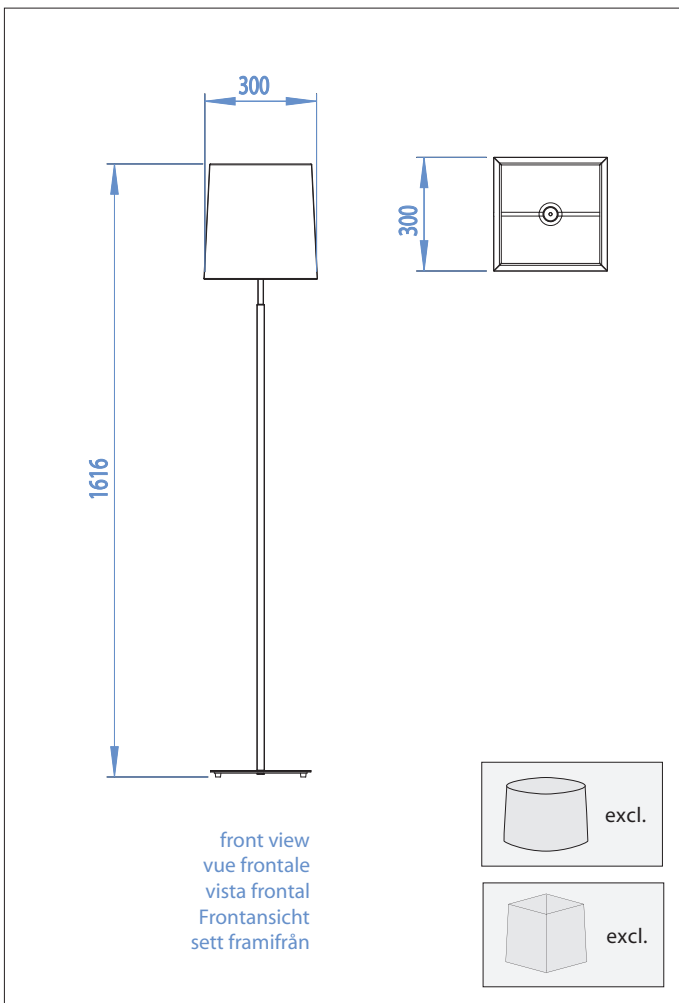

4515 Azumi Floor

astro

1 x 60w E27		excl.
----------------	--	-------

Zone	3
------	----------

Astro Lighting Ltd.
G2 River Way, Harlow
CM20 2DP, Great Britain
T: +44 (0) 1279 427001
F: +44 (0) 1279 427002
sales@astrolighting.co.uk
www.astrolighting.co.uk