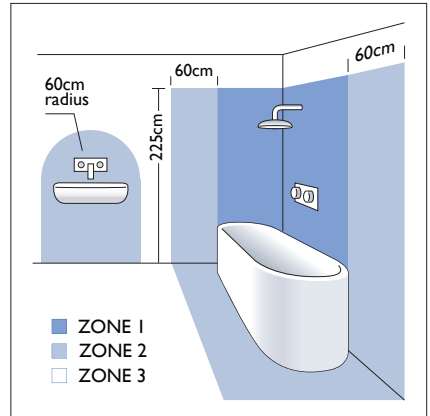

4515 Azumi Floor

astro

1 x 60w E27		excl.
----------------	--	-------

Zone	3
------	----------

Astro Lighting Ltd.
G2 River Way, Harlow
CM20 2DP, Great Britain
T: +44 (0) 1279 427001
F: +44 (0) 1279 427002
sales@astrolighting.co.uk
www.astrolighting.co.uk