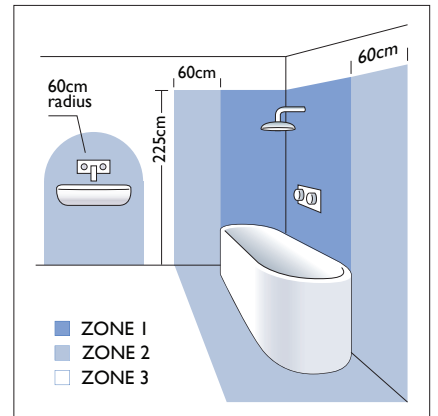

1 x 24w T5 HO		excl.
------------------	--	-------

Zone	3
------	----------

NOTE:
If used with a motion detector, ensure a minimum of 20 minutes ON time.

Astro Lighting Ltd.
G2 River Way, Harlow
CM20 2DP, Great Britain