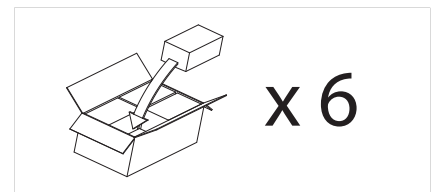

1 x 24w T5 HO		excl.
------------------	--	-------

Zone	3
------	----------

NOTE:
If used with a motion detector, ensure a minimum of 20 minutes ON time.

Astro Lighting Ltd.
G2 River Way, Harlow
CM20 2DP, Great Britain