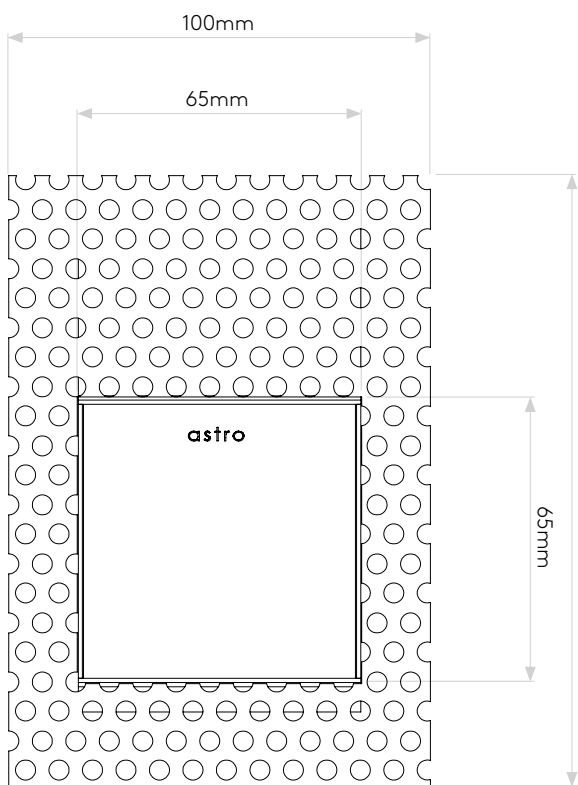

Please note that some dimensions may vary slightly due to manufacturing tolerances, this includes cable entry and fixing holes

Veuillez noter que certaines dimensions peuvent varier légèrement en raison des tolérances de fabrication, y compris l'entrée de câble et les trous de fixation.

Bitte beachten Sie, dass die Maße Fertigungstoleranzen unterliegen und daher in geringem Umfang von der angegebenen Größe abweichen können. Dies gilt auch für Kabeleingänge und Befestigungslöcher.

Si prega notare che possono esserci piccole variazioni in alcune dimensioni dovute alle tolleranze di produzione, queste includono l'ingresso del cavo e i fori di fissaggio.