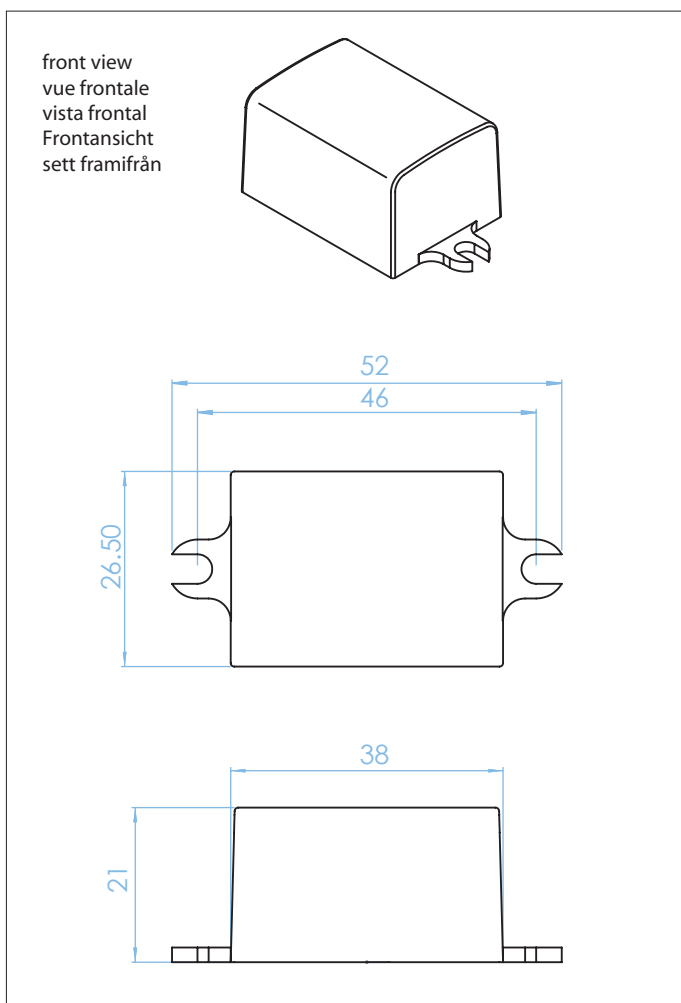

1271 LED Driver-700mA

Driver Specification:

Input Voltage: 100-240VAC 50 /60Hz
Constant Current: DC700mA 0.5v.....4v
Rated Load: 1 x 3w Max
Load Connection: Series

Astro Lighting Ltd.
 G2 River Way,
 Harlow,
 Essex,
 CM20 2DP
 Great Britain