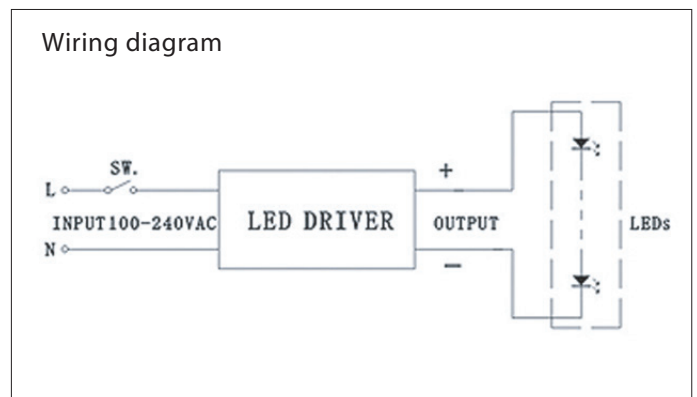

1271 LED Driver-700mA

Driver Specification:

Input Voltage: 100-240VAC 50 /60Hz
Constant Current: DC700mA 0.5v.....4v
Rated Load: 1 x 3w Max
Load Connection: Series

Astro Lighting Ltd.
 G2 River Way,
 Harlow,
 Essex,
 CM20 2DP
 Great Britain