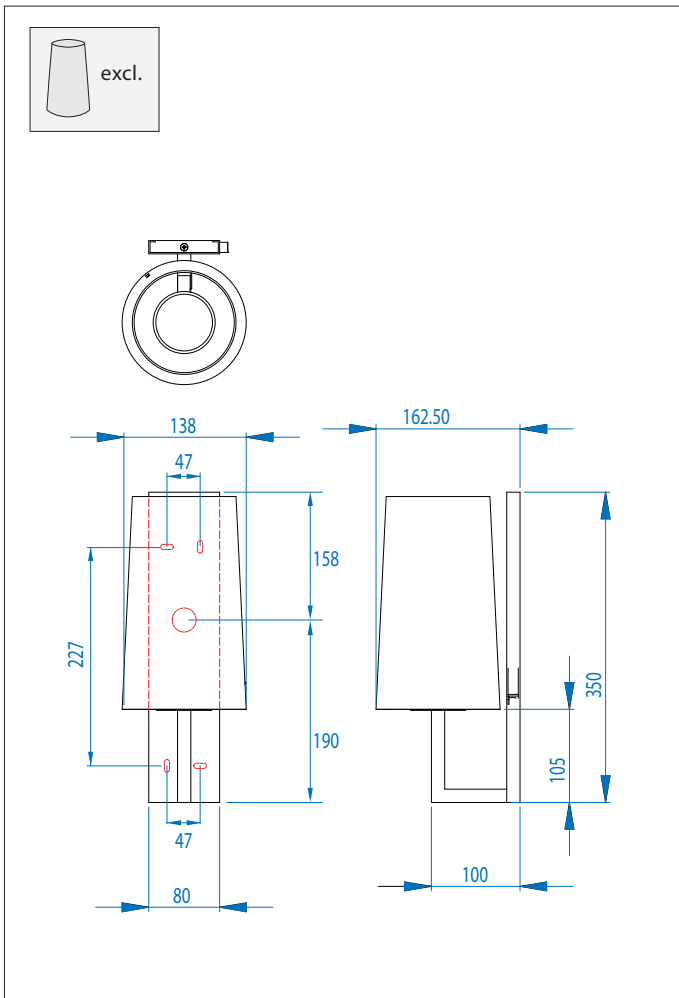

# 7022 Riva 350

1 x 60w E27		excl.
----------------	--	-------

Zone	<b>2</b>	3
------	----------	---

**x 6**

Astro Lighting Ltd.  
G2 River Way, Harlow  
CM20 2DP, Great Britain

T: +44 (0) 1279 427001  
F: +44 (0) 1279 427002  
sales@astrolighting.co.uk  
www.astrolighting.co.uk