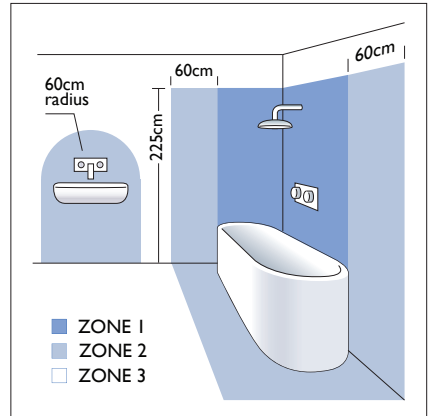

# 7022 Riva 350

1 x 60w E27		excl.
----------------	--	-------

Zone	<b>2</b>	3
------	----------	---

**x 6**

Astro Lighting Ltd.  
G2 River Way, Harlow  
CM20 2DP, Great Britain

T: +44 (0) 1279 427001  
F: +44 (0) 1279 427002  
sales@astrolighting.co.uk  
www.astrolighting.co.uk