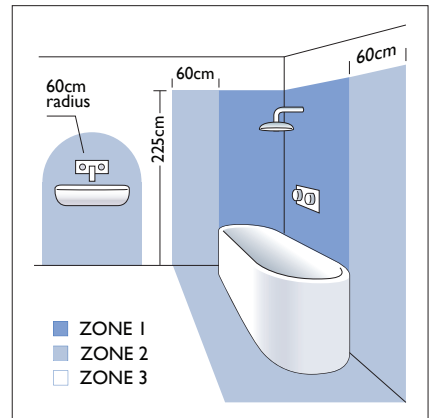

# 0792 Palermo 600

1 x 14w T5		incl.
---------------	--	-------

Zones	<b>2</b>	<b>3</b>
-------	----------	----------

**NOTE:**  
If used with a motion detector, ensure a minimum of 20 minutes ON time.

Astro Lighting Ltd.  
G2 River Way, Harlow  
CM20 2DP, Great Britain