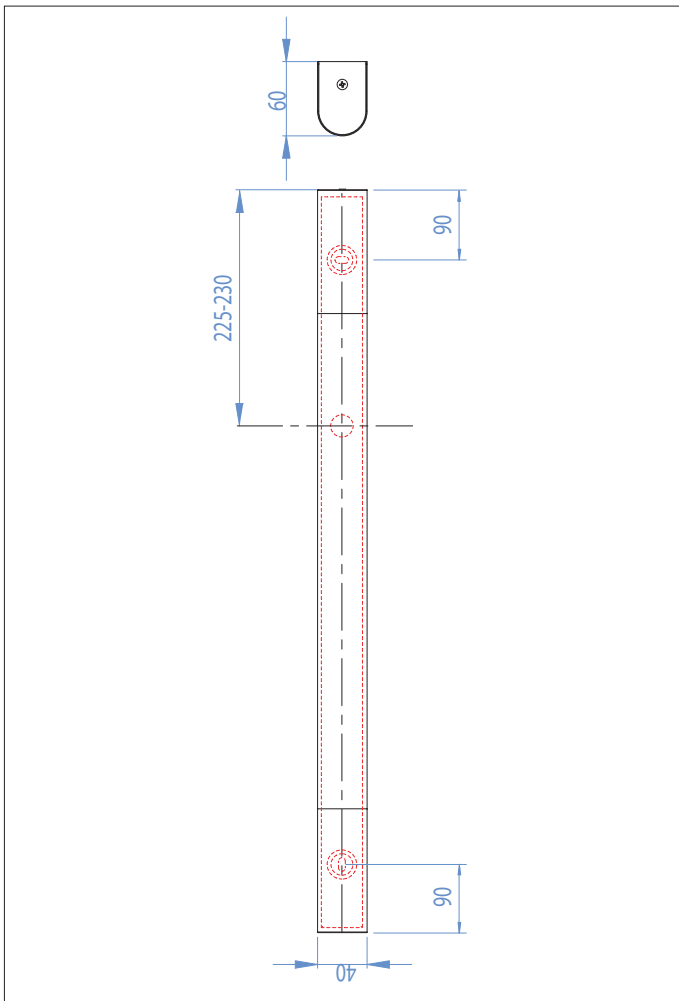

# 0792 Palermo 600

1 x 14w T5		incl.
---------------	--	-------

Zones	<b>2</b>	<b>3</b>
-------	----------	----------

**NOTE:**  
If used with a motion detector, ensure a minimum of 20 minutes ON time.

Astro Lighting Ltd.  
G2 River Way, Harlow  
CM20 2DP, Great Britain