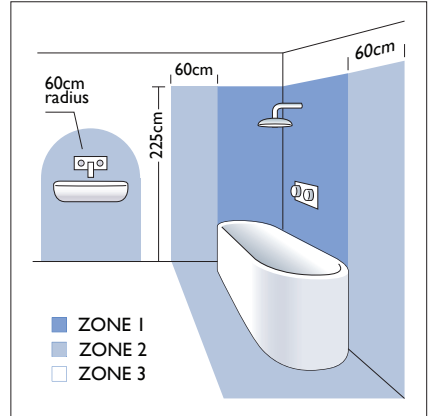

2 x 28w max G9		2x25w incl.
-------------------	--	----------------

Zone	<b>2</b>	<b>3</b>
------	----------	----------

Astro Lighting Ltd.  
G2 River Way, Harlow  
CM20 2DP, Great Britain  
T: +44 (0) 1279 427001  
F: +44 (0) 1279 427002  
sales@astrolighting.co.uk  
www.astrolighting.co.uk