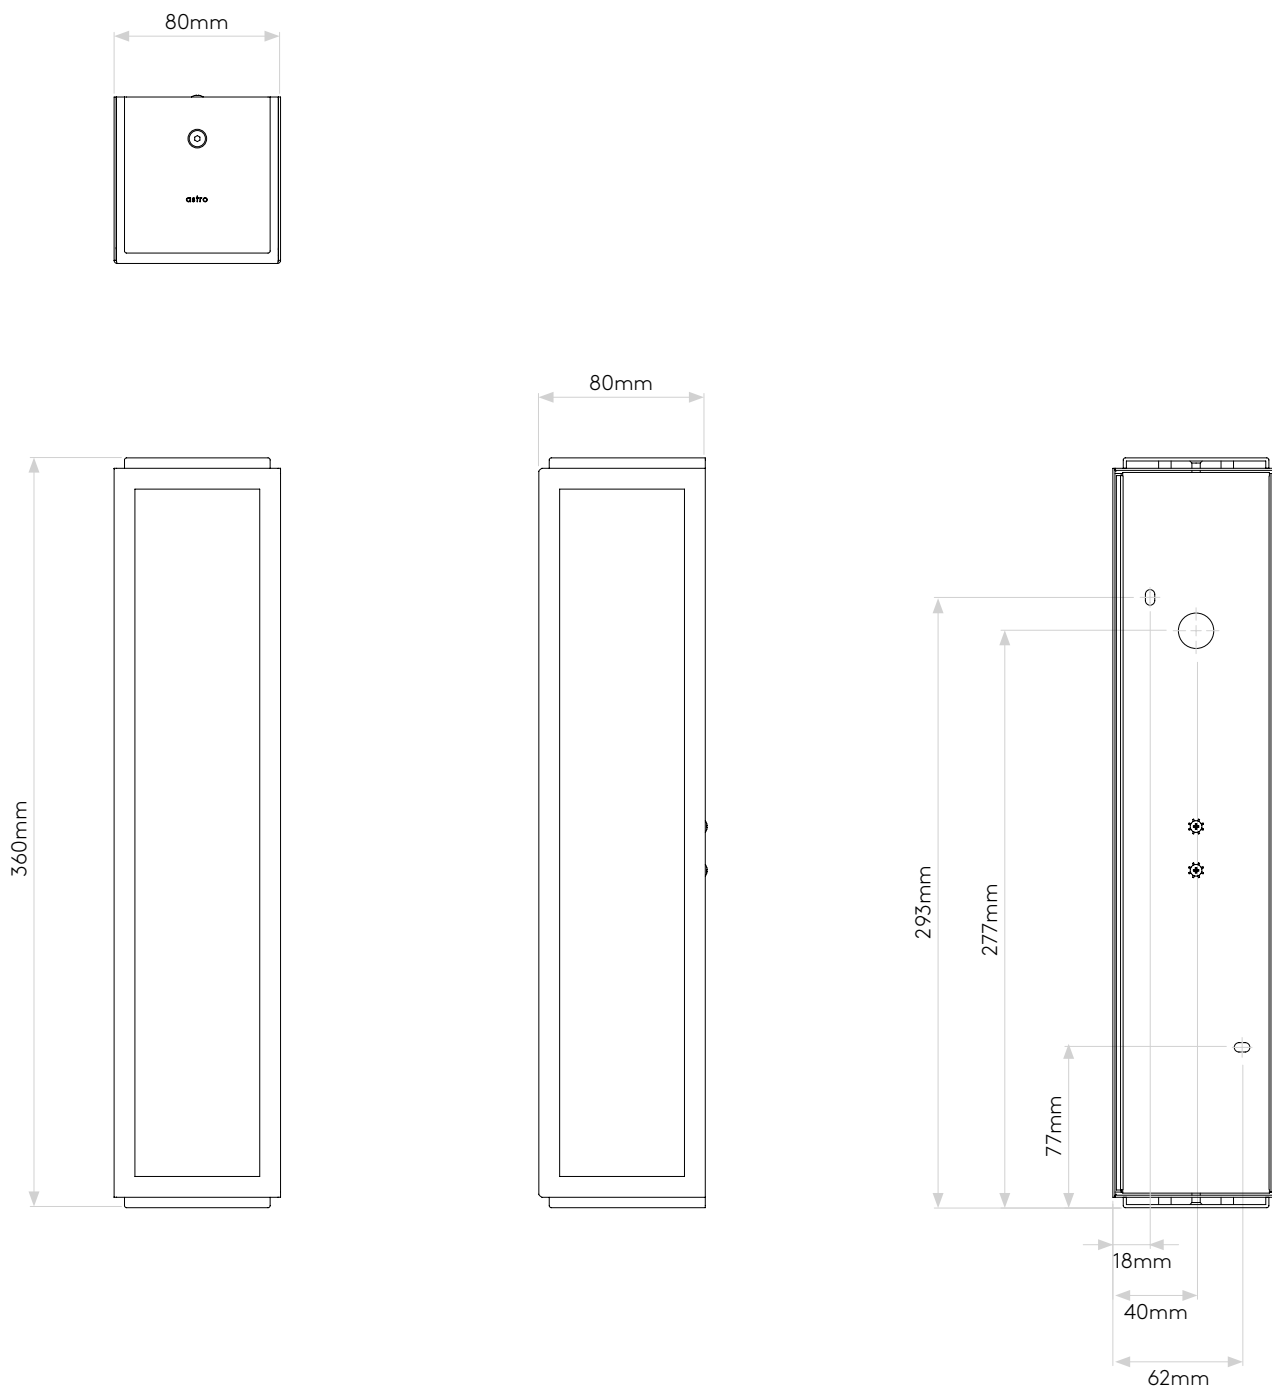

MASHIKO 360 LED

astro

GENERAL

LOCATION:	Bathroom
CLASS:	CE (Class 2)
IP RATING:	IP44
BATHROOM ZONE:	Zone 2, 3
VOLTAGE:	Mains 230V
INSTALLATION ORIENTATION:	Ceiling mount (reduced IP rating) Wall mount
MAIN MATERIAL:	Metal - mild steel
DIMENSIONS:	H: 360mm W: 80mm D: 80mm
CUT OUT HOLE:	Not applicable
RECESS DEPTH:	Not applicable
FIRE RATING:	Not applicable
CABLE LENGTH:	Not applicable
GROSS WEIGHT:	1.5170Kg

LAMP

LIGHT SOURCE:	MID-POWER LED
MAXIMUM WATTAGE:	7.9W
LAMP INCLUDED:	Yes (Integral)
MAXIMUM LAMP LENGTH:	Not applicable
LUMINOUS FLUX:	394.4 lm
COLOUR TEMP:	3000K
CRI:	80
R9:	32.3
MACADAM ELLIPSE:	3-Step
TILT ADJUSTABLE ANGLE:	Not applicable
ROTATION ADJUSTABLE ANGLE:	Not applicable
AVERAGE LIFESPAN:	60,000hrs
L70:	To be advised
BEAM ANGLE:	Not applicable

ADDITIONAL INFORMATION

SHADE INCLUDED:	Not applicable
SHADE MATERIAL:	Not applicable

CODE: 1121018 (7099)
FINISH: POLISHED CHROME

CODE: 1121060 (8293)
FINISH: BRONZE

Please note that some dimensions may vary slightly due to manufacturing tolerances, this includes cable entry and fixing holes

Veuillez noter que certaines dimensions peuvent varier légèrement en raison des tolérances de fabrication, y compris l'entrée de câble et les trous de fixation.

Bitte beachten Sie, dass die Maße Fertigungstoleranzen unterliegen und daher in geringem Umfang von der angegebenen Größe abweichen können. Dies gilt auch für Kabeleingänge und Befestigungslöcher.