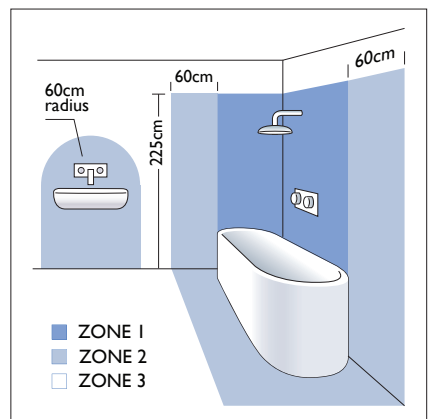

1 x 3.6w LED		incl.

3000K	Samsung

LED Driver		incl.

Zone	2	3