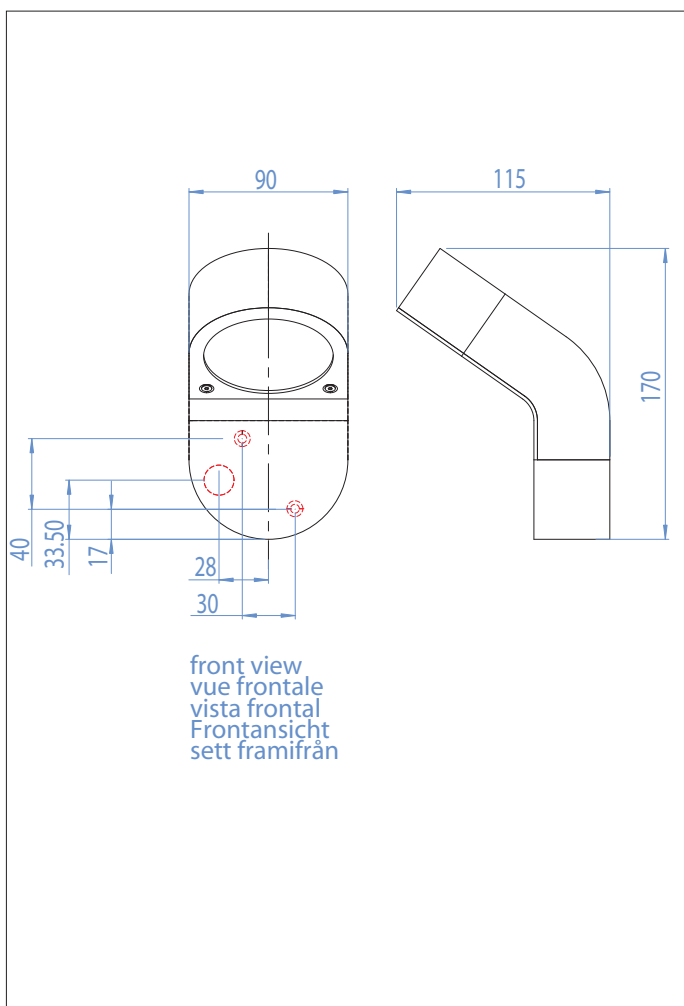

0675 Soprano

1 x 9w GX53		excl.
----------------	--	-------

Zones	Not Applicable
-------	----------------

NOTE:
If used with a motion detector, ensure a minimum of 20 minutes ON time.

Astro Lighting Ltd.
G2 River Way, Harlow
CM20 2DP, Great Britain