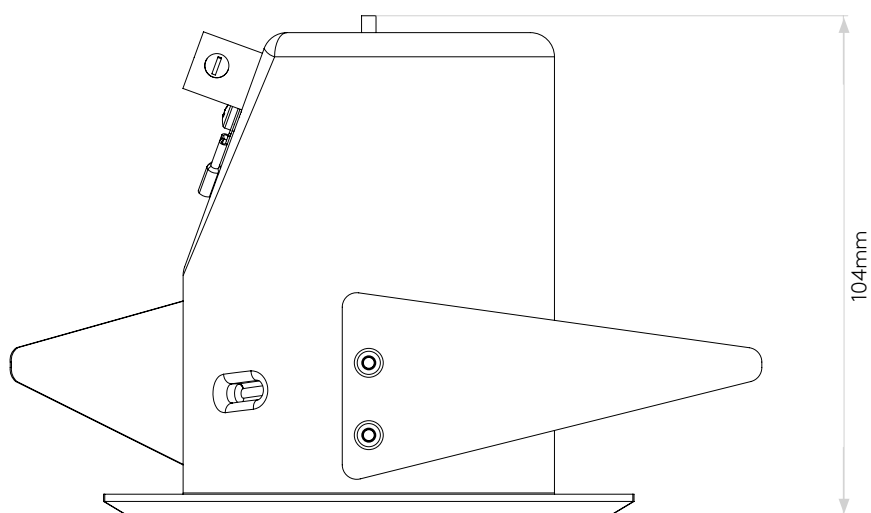

Please note that some dimensions may vary slightly due to manufacturing tolerances, this includes cable entry and fixing holes

Veuillez noter que certaines dimensions peuvent varier légèrement en raison des tolérances de fabrication, y compris l'entrée de câble et les trous de fixation.

Bitte beachten Sie, dass die Maße Fertigungstoleranzen unterliegen und daher in geringem Umfang von der angegebenen Größe abweichen können. Dies gilt auch für Kabeleingänge und Befestigungslöcher.

Si prega notare che possono esserci piccole variazioni in alcune dimensioni dovute alle tolleranze di produzione, queste includono l'ingresso del cavo e i fori di fissaggio.