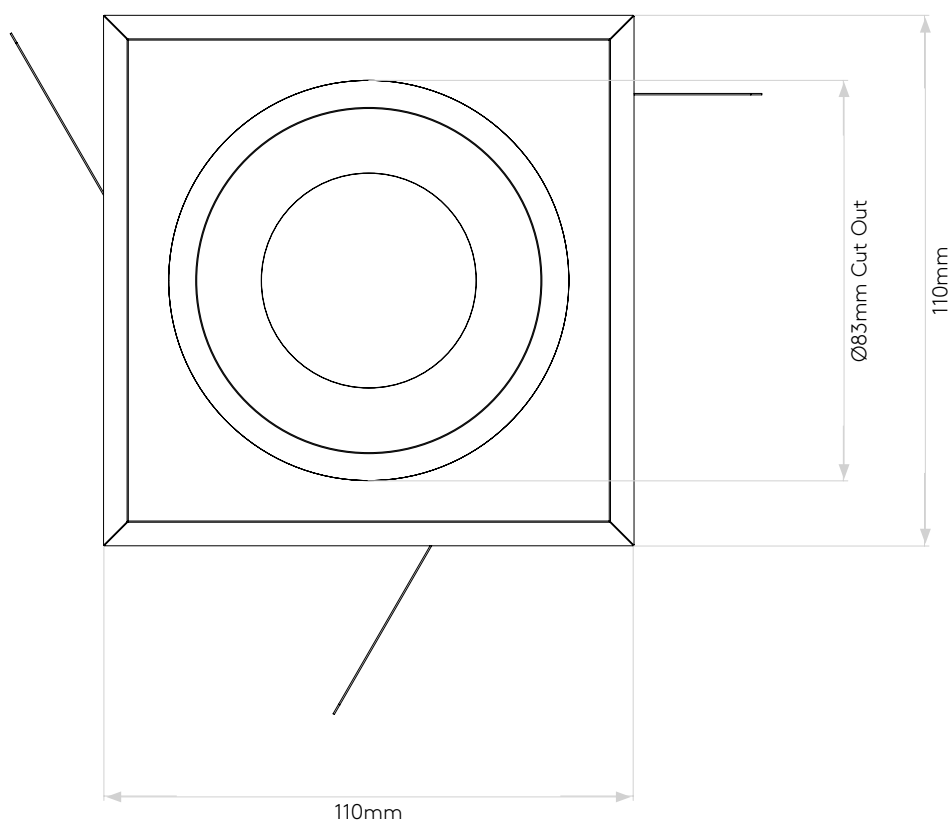

Please note that some dimensions may vary slightly due to manufacturing tolerances, this includes cable entry and fixing holes

Veuillez noter que certaines dimensions peuvent varier légèrement en raison des tolérances de fabrication, y compris l'entrée de câble et les trous de fixation.

Bitte beachten Sie, dass die Maße Fertigungstoleranzen unterliegen und daher in geringem Umfang von der angegebenen Größe abweichen können. Dies gilt auch für Kabeleingänge und Befestigungslöcher.

Si prega notare che possono esserci piccole variazioni in alcune dimensioni dovute alle tolleranze di produzione, queste includono l'ingresso del cavo e i fori di fissaggio.