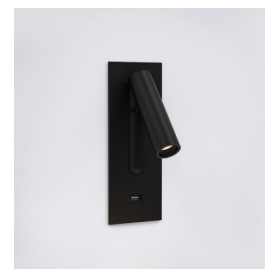

LAMP

LIGHT SOURCE:	High Power LED
WATTAGE:	3.5W
LAMP INCLUDED:	Yes (Integral)
MAXIMUM LAMP LENGTH (mm):	-
LUMINOUS FLUX (lm):	185
COLOUR TEMP (K):	2700
CRI (Ra):	90
MACADAM ELLIPSE:	3-Step
TILT ADJUSTABLE ANGLE (°):	90
ROTATION ADJUSTABLE ANGLE (°):	330
LIFETIME (hrs):	60000
BEAM ANGLE (°):	To Be Advised

SHADE INCLUDED:	-
SHADE/DIFFUSER MATERIAL:	-
SHADE/DIFFUSER FINISH	-
F MARK:	Suitable for mounting on flammable materials

CODE: 1215081
FINISH: MATT WHITE

CODE: 1215082
FINISH: MATT BLACK

CODE: 1215083
FINISH: POLISHED CHROME