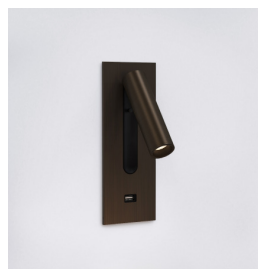

LAMP

LIGHT SOURCE:	High Power LED
WATTAGE:	3.5W
LAMP INCLUDED:	Yes (Integral)
MAXIMUM LAMP LENGTH (mm):	-
LUMINOUS FLUX (lm):	185
COLOUR TEMP (K):	2700
CRI (Ra):	90
MACADAM ELLIPSE:	3-Step
TILT ADJUSTABLE ANGLE (°):	90
ROTATION ADJUSTABLE ANGLE (°):	330
LIFETIME (hrs):	60000
BEAM ANGLE (°):	To Be Advised

SHADE INCLUDED:	-
SHADE/DIFFUSER MATERIAL:	-
SHADE/DIFFUSER FINISH	-
F MARK:	Suitable for mounting on flammable materials

CODE: 1215081
FINISH: MATT WHITE

CODE: 1215082
FINISH: MATT BLACK

CODE: 1215083
FINISH: POLISHED CHROME

CODE: 1215084
FINISH: MATT NICKEL

CODE: 1215085
FINISH: BRONZE

CODE: 1215103
FINISH: MATT GOLD

TO MAINTAIN THIS PRODUCT TO ITS BEST CONDITION, PLEASE VIEW OUR CARE AND CLEANING GUIDE ON THE SUPPORT SECTION OF THE ASTRO WEBSITE.