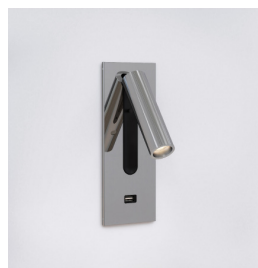

FUSE 3 USB

astro

GENERAL

LOCATION:	Interior
CLASS:	CE (Class I)
IP RATING:	IP20
BATHROOM ZONE:	-
DRIVER REQUIRED:	No
INSTALLATION ORIENTATION:	Wall Mount
MAIN MATERIAL:	Metal
DIMENSIONS (mm):	H: 200 W: 75 D: 92
CUT OUT HOLE :	L: 180 W: 54
RECESS DEPTH (mm):	60
FIRE RATING:	-
CABLE LENGTH (mm):	-
GROSS WEIGHT (kg):	0.83

LAMP

LIGHT SOURCE:	High Power LED
WATTAGE:	3.5W
LAMP INCLUDED:	Yes (Integral)
MAXIMUM LAMP LENGTH (mm):	-
LUMINOUS FLUX (lm):	185
COLOUR TEMP (K):	2700
CRI (Ra):	90
MACADAM ELLIPSE:	3-Step
TILT ADJUSTABLE ANGLE (°):	90
ROTATION ADJUSTABLE ANGLE (°):	330
LIFETIME (hrs):	60000
BEAM ANGLE (°):	To Be Advised

SHADE INCLUDED:	-
SHADE/DIFFUSER MATERIAL:	-
SHADE/DIFFUSER FINISH	-
F MARK:	Suitable for mounting on flammable materials

CODE: 1215081
FINISH: MATT WHITE

CODE: 1215082
FINISH: MATT BLACK

CODE: 1215083
FINISH: POLISHED CHROME