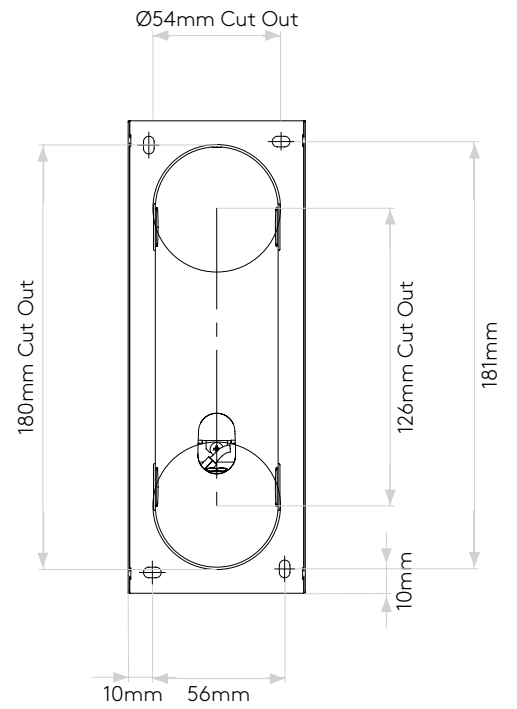

Please note that some dimensions may vary slightly due to manufacturing tolerances, this includes cable entry and fixing holes

Veillez noter que certaines dimensions peuvent varier légèrement en raison des tolérances de fabrication, y compris l'entrée de câble et les trous de fixation.

Bitte beachten Sie, dass die Maße Fertigungstoleranzen unterliegen und daher in geringem Umfang von der angegebenen Größe abweichen können. Dies gilt auch für Kabeleingänge und Befestigungslöcher.

Si prega notare che possono esserci piccole variazioni in alcune dimensioni dovute alle tolleranze di produzione, queste includono l'ingresso del cavo e i fori di fissaggio.