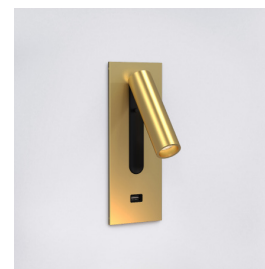

FUSE 3 USB

astro

GENERAL

LOCATION:	Interior
CLASS:	CE (Class I)
IP RATING:	IP20
BATHROOM ZONE:	-
DRIVER REQUIRED:	No
INSTALLATION ORIENTATION:	Wall Mount
MAIN MATERIAL:	Metal
DIMENSIONS (mm):	H: 200 W: 75 D: 92
CUT OUT HOLE :	L: 180 W: 54
RECESS DEPTH (mm):	60
FIRE RATING:	-
CABLE LENGTH (mm):	-
GROSS WEIGHT (kg):	0.83

LAMP

LIGHT SOURCE:	High Power LED
WATTAGE:	3.5W
LAMP INCLUDED:	Yes (Integral)
MAXIMUM LAMP LENGTH (mm):	-
LUMINOUS FLUX (lm):	185
COLOUR TEMP (K):	2700
CRI (Ra):	90
MACADAM ELLIPSE:	3-Step
TILT ADJUSTABLE ANGLE (°):	90
ROTATION ADJUSTABLE ANGLE (°):	330
LIFETIME (hrs):	60000
BEAM ANGLE (°):	To Be Advised

SHADE INCLUDED:	-
SHADE/DIFFUSER MATERIAL:	-
SHADE/DIFFUSER FINISH	-
F MARK:	Suitable for mounting on flammable materials

CODE: 1215081
FINISH: MATT WHITE

CODE: 1215082
FINISH: MATT BLACK

CODE: 1215083
FINISH: POLISHED CHROME

CODE: 1215084
FINISH: MATT NICKEL

CODE: 1215085
FINISH: BRONZE

CODE: 1215103
FINISH: MATT GOLD

TO MAINTAIN THIS PRODUCT TO ITS BEST CONDITION, PLEASE VIEW OUR CARE AND CLEANING GUIDE ON THE SUPPORT SECTION OF THE ASTRO WEBSITE.