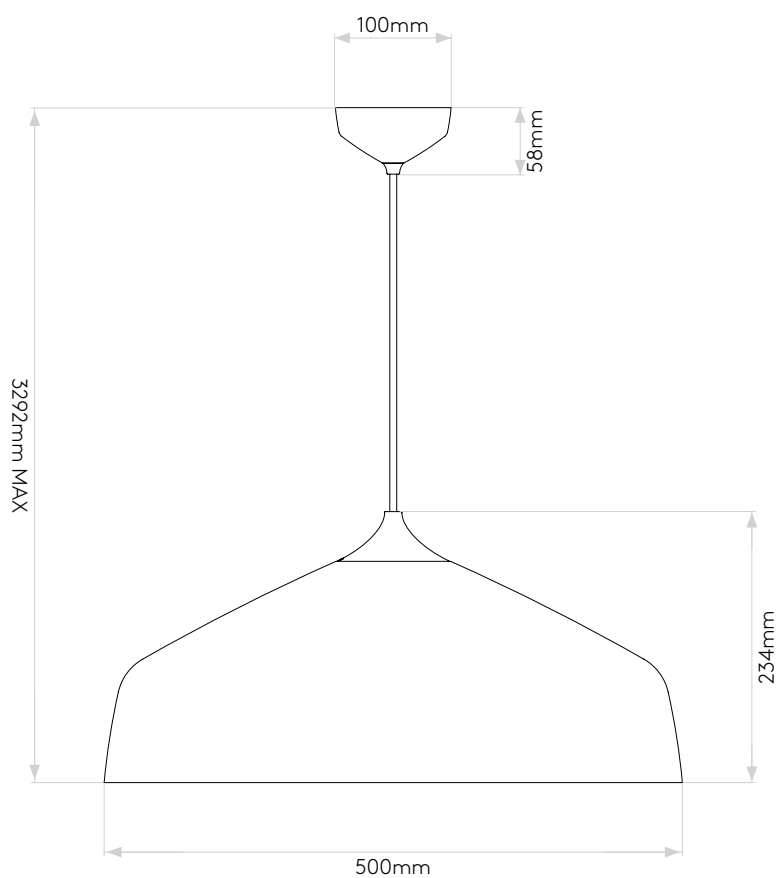

Please note that some dimensions may vary slightly due to manufacturing tolerances, this includes cable entry and fixing holes

Veuillez noter que certaines dimensions peuvent varier légèrement en raison des tolérances de fabrication, y compris l'entrée de câble et les trous de fixation.

Bitte beachten Sie, dass die Maße Fertigungstoleranzen unterliegen und daher in geringem Umfang von der angegebenen Größe abweichen können. Dies gilt auch für Kabeleingänge und Befestigungslöcher.

Si prega notare che possono esserci piccole variazioni in alcune dimensioni dovute alle tolleranze di produzione, queste includono l'ingresso del cavo e i fori di fissaggio.