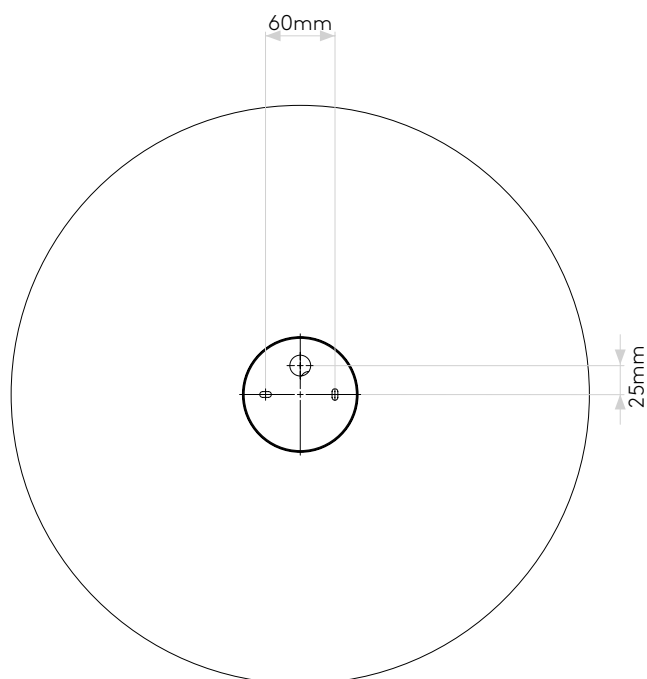

Please note that some dimensions may vary slightly due to manufacturing tolerances, this includes cable entry and fixing holes

Veuillez noter que certaines dimensions peuvent varier légèrement en raison des tolérances de fabrication, y compris l'entrée de câble et les trous de fixation.

Bitte beachten Sie, dass die Maße Fertigungstoleranzen unterliegen und daher in geringem Umfang von der angegebenen Größe abweichen können. Dies gilt auch für Kabeleingänge und Befestigungslöcher.

Si prega notare che possono esserci piccole variazioni in alcune dimensioni dovute alle tolleranze di produzione, queste includono l'ingresso del cavo e i fori di fissaggio.