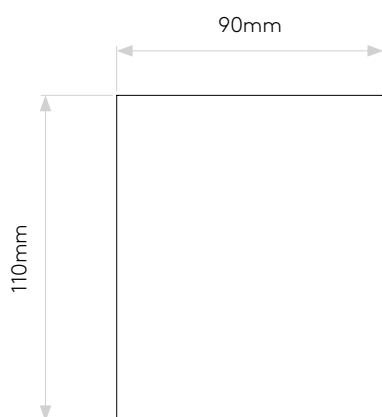

Please note that some dimensions may vary slightly due to manufacturing tolerances, this includes cable entry and fixing holes

Veillez noter que certaines dimensions peuvent varier légèrement en raison des tolérances de fabrication, y compris l'entrée de câble et les trous de fixation.

Bitte beachten Sie, dass die Maße Fertigungstoleranzen unterliegen und daher in geringem Umfang von der angegebenen Größe abweichen können. Dies gilt auch für Kabeleingänge und Befestigungslöcher.

Si prega notare che possono esserci piccole variazioni in alcune dimensioni dovute alle tolleranze di produzione, queste includono l'ingresso del cavo e i fori di fissaggio.