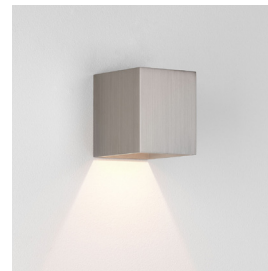

KINZO 110 LED

astro

GENERAL

LOCATION:	Architectural/Interior
CLASS:	CE (Class I)
IP RATING:	IP20
BATHROOM ZONE:	Zone 3
VOLTAGE:	Mains 230V
INSTALLATION ORIENTATION:	Wall Mount
MAIN MATERIAL:	Metal - Aluminium
DIMENSIONS:	H: 110mm W: 90mm D: 110mm
CUT OUT HOLE:	Not Applicable
RECESS DEPTH:	Not Applicable
FIRE RATING:	Not Applicable
CABLE LENGTH:	Not Applicable
GROSS WEIGHT:	0.86Kg

LAMP

LIGHT SOURCE:	LED MODULE
MAXIMUM WATTAGE:	5.9W
LAMP INCLUDED:	Yes (Integral)
MAXIMUM LAMP LENGTH:	Not Applicable
COLOUR TEMP:	2700K
CRI:	80
R9:	-1.0
MACADAM ELLIPSE:	3-Step
TILT ADJUSTABLE ANGLE:	Not Applicable
ROTATION ADJUSTABLE ANGLE:	Not Applicable
AVERAGE LIFESPAN:	50,000hrs
L70:	To Be Advised
BEAM ANGLE:	Not Applicable

ADDITIONAL INFORMATION

SHADE INCLUDED:	Not Applicable
SHADE MATERIAL:	Not Applicable
F MARK:	Suitable for mounting on flammable materials

CODE: 1398001 (8163)
FINISH: TEXTURED BLACK
LUMENS: 167
EFFICACY 28.31

CODE: 1398002 (8164)
FINISH: TEXTURED WHITE
LUMENS: 243
EFFICACY 41.19

CODE: 1398003 (8165)
FINISH: MATT NICKEL
LUMENS: 243
EFFICACY 41.19

CODE: 1398004 (8166)
FINISH: BRONZE
LUMENS: 167
EFFICACY 28.31

TO MAINTAIN THIS PRODUCT TO ITS BEST CONDITION, PLEASE VIEW OUR CARE AND CLEANING GUIDE ON THE SUPPORT SECTION OF THE ASTRO WEBSITE.