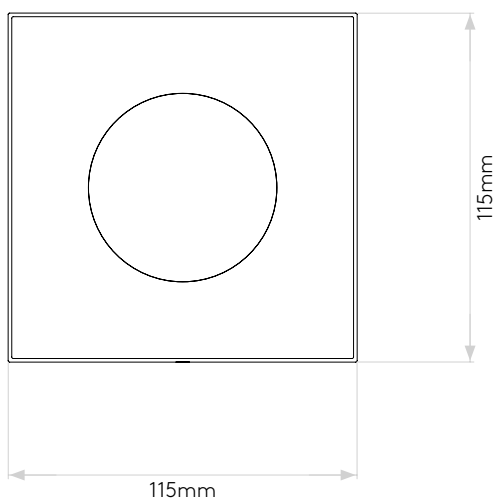

Please note that some dimensions may vary slightly due to manufacturing tolerances, this includes cable entry and fixing holes

Veillez noter que certaines dimensions peuvent varier légèrement en raison des tolérances de fabrication, y compris l'entrée de câble et les trous de fixation.

Bitte beachten Sie, dass die Maße Fertigungstoleranzen unterliegen und daher in geringem Umfang von der angegebenen Größe abweichen können. Dies gilt auch für Kabeingänge und Befestigungslöcher.

Si prega notare che possono esserci piccole variazioni in alcune dimensioni dovute alle tolleranze di produzione, queste includono l'ingresso del cavo e i fori di fissaggio.