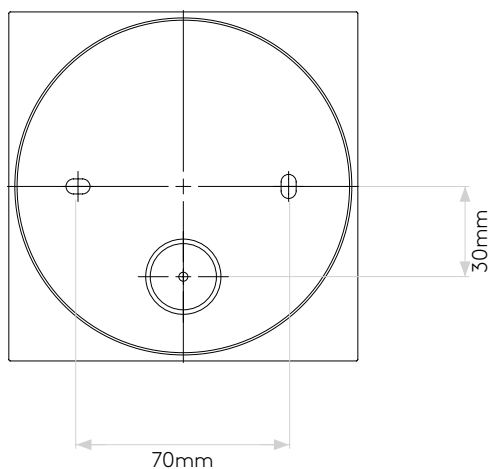

Please note that some dimensions may vary slightly due to manufacturing tolerances, this includes cable entry and fixing holes

Veillez noter que certaines dimensions peuvent varier légèrement en raison des tolérances de fabrication, y compris l'entrée de câble et les trous de fixation.

Bitte beachten Sie, dass die Maße Fertigungstoleranzen unterliegen und daher in geringem Umfang von der angegebenen Größe abweichen können. Dies gilt auch für Kabeingänge und Befestigungslöcher.

Si prega notare che possono esserci piccole variazioni in alcune dimensioni dovute alle tolleranze di produzione, queste includono l'ingresso del cavo e i fori di fissaggio.