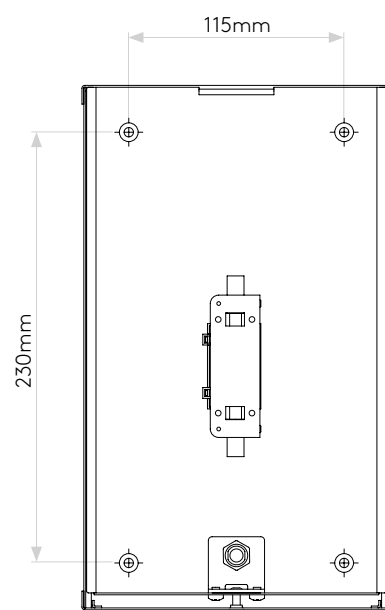

Please note that some dimensions may vary slightly due to manufacturing tolerances, this includes cable entry and fixing holes

Veuillez noter que certaines dimensions peuvent varier légèrement en raison des tolérances de fabrication, y compris l'entrée de câble et les trous de fixation.

Bitte beachten Sie, dass die Maße Fertigungstoleranzen unterliegen und daher in geringem Umfang von der angegebenen Größe abweichen können. Dies gilt auch für Kabeleingänge und Befestigungslöcher.

Si prega notare che possono esserci piccole variazioni in alcune dimensioni dovute alle tolleranze di produzione, queste includono l'ingresso del cavo e i fori di fissaggio.