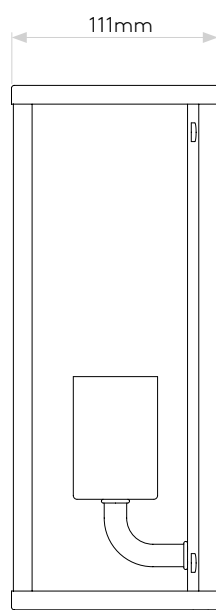

Please note that some dimensions may vary slightly due to manufacturing tolerances, this includes cable entry and fixing holes

Veuillez noter que certaines dimensions peuvent varier légèrement en raison des tolérances de fabrication, y compris l'entrée de câble et les trous de fixation.

Bitte beachten Sie, dass die Maße Fertigungstoleranzen unterliegen und daher in geringem Umfang von der angegebenen Größe abweichen können. Dies gilt auch für Kabeleingänge und Befestigungslöcher.

Si prega notare che possono esserci piccole variazioni in alcune dimensioni dovute alle tolleranze di produzione, queste includono l'ingresso del cavo e i fori di fissaggio.