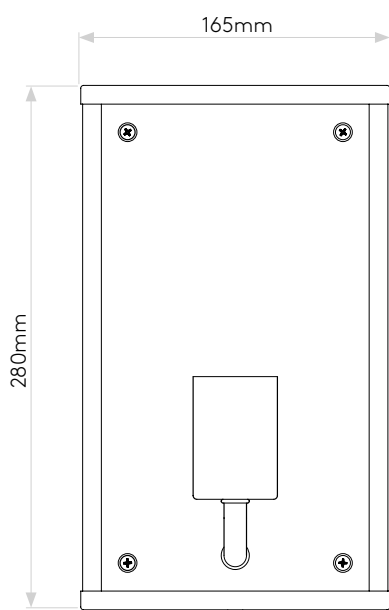

Please note that some dimensions may vary slightly due to manufacturing tolerances, this includes cable entry and fixing holes

Veuillez noter que certaines dimensions peuvent varier légèrement en raison des tolérances de fabrication, y compris l'entrée de câble et les trous de fixation.

Bitte beachten Sie, dass die Maße Fertigungstoleranzen unterliegen und daher in geringem Umfang von der angegebenen Größe abweichen können. Dies gilt auch für Kabeleingänge und Befestigungslöcher.

Si prega notare che possono esserci piccole variazioni in alcune dimensioni dovute alle tolleranze di produzione, queste includono l'ingresso del cavo e i fori di fissaggio.