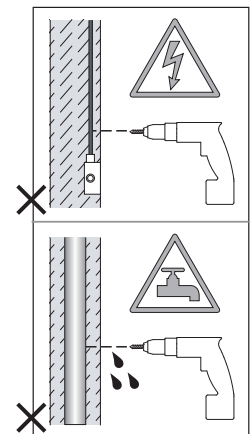

IT Tutti i prodotti che includono ballast elettronici / driver non devono essere installati sugli stessi circuiti elettrici come anche prodotti con carichi induttivi quali lampadari a fluorescenza magnetica, motori o ventilatori. I carichi induttivi possono generare scariche eccessive che possono danneggiare i ballast.

DE Produkte mit elektronischen Vorschaltgeräten/ Treibern dürfen nicht im selben Stromkreislauf installiert werden wie Verbraucher mit induktiven Lasten, z.B. magnetische Leuchtstofflampen, Motoren oder Ventilatoren. Induktive Lasten können übermäßige Spannungsspitzen erzeugen, die elektronische Vorschaltgeräte beschädigen könnten.

GB
PLEASE READ THE INSTRUCTIONS CAREFULLY
BEFORE COMMENCING ASSEMBLY

Live: Normally Brown / Red
Neutral: Normally Blue / Black
Earth: Normally Green / Yellow

FR
LIRE ATTENTIVEMENT LES INSTRUCTIONS
AVANT DE COMMENCER LE MONTAGE

Phase: Normalement Brun / Rouge
Neutre: Normalement Bleu / Noir
Terre: Normalement Vert / Jaune

IT
LEGGERE ATTENTAMENTE LE ISTRUZIONI
PRIMA DI COMINCIARE L'ASSEMBLAGGIO

Cavo positivo: normalmente marrone o rosso
Cavo neutro: normalmente blu o nero
Cavo terra: normalmente verde o giallo

DE
LESEN SIE BITTE DIE ANWEISUNGEN
SORGFÄLTIG DURCH, BEVOR SIE MIT DEM
ZUSAMMENBAUEN BEGINNEN

Phase: Normalerweise Braun / Rot
Nulleiter: Normalerweise Blau / Schwarz
Erde: Normalerweise Grün / Gelb

NOT SUITABLE FOR COVERING WITH THERMAL INSULATION.

Ne peut être recouvert de matériaux d'isolation.
Non adatto ad essere coperto da isolanti termici.
Nicht für die Abdeckung mit Wärmedämmung geeignet.

NOT SUITABLE FOR MOUNTING IN FLAMMABLE MATERIALS, E.G. WOOD.

Ne convient pas pour montage dans des matériaux inflammables.
Non adatto ad essere montato in materiali infiammabili (per esempio legno).
Nicht geeignet für eine Installation auf brennbaren Materialien, wie z.B. Holz.