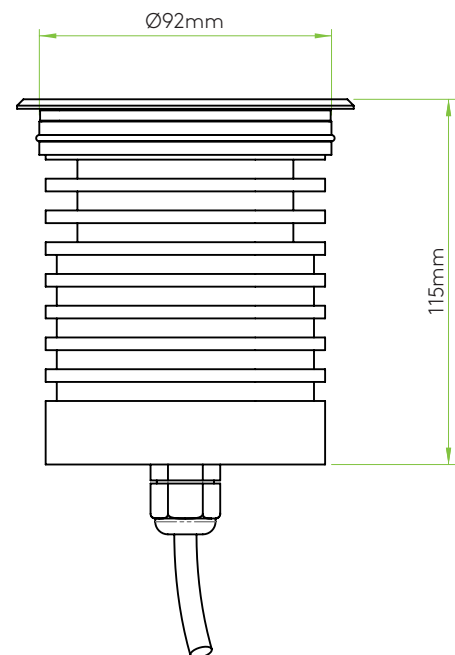

PRODUCT SPECIFICATION

GENERAL

FINISH:	Brushed Stainless Steel	CABLE LENGTH:	1300 (mm)
MAIN MATERIAL:	Metal - 316 Stainless Steel	GROSS WEIGHT:	1.31 (Kg)
DIMENSIONS:	D:155mm DIA:106mm	CLASS:	CE (Class I)
INSTALLATION ORIENTATION:	Ground/Floor	IP RATING:	IP67
CUT OUT HOLE:	98mm/3-7/8"	BATHROOM ZONE:	Zone 1, 2, 3
RECESS DEPTH:	155 (mm)	VOLTAGE:	Mains 230V
FIRE RATING:	Not Applicable	PRODUCT F MARK:	Suitable for mounting on flammable materials

LAMP

LIGHT SOURCE:	COB LED	MACADAM ELIPSE:	3-Step
MAXIMUM WATTAGE:	8.6W	UGR:	To Be Advised
MAXIMUM LAMP LENGTH:	Not Applicable	BEAM ANGLE:	19 (Degrees)
LAMP INCLUDED?	Yes (Integral)	TILT ADJUSTMENT ANGLE:	Not Applicable
LUMINOUS FLUX:	507.14 (lm)	ROTATION ADJUSTMENT ANGLE:	Not Applicable
COLOUR TEMP:	3000 (K)	AVERAGE LIFESPAN:	36,300 (Hrs)
CRI:	80	L70:	To Be Advised
R9:	6.9		

ADDITIONAL INFORMATION

BOX QUANTITY x 8

PRODUCT ELEVATIONS

GB Please note that some dimensions may vary slightly due to manufacturing tolerances, this includes cable entry and fixing holes.

FR Veuillez noter que certaines dimensions peuvent varier légèrement en raison des tolérances de fabrication, y compris l'entrée de câble et les trous de fixation.

98mm/3-7/8"

WITH MOUNTING COVER

WITHOUT MOUNTING COVER