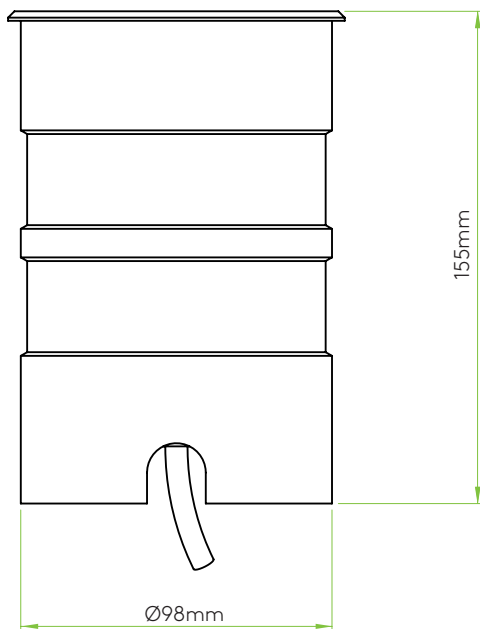

PRODUCT SPECIFICATION

GENERAL

FINISH:	Brushed Stainless Steel	CABLE LENGTH:	1300 (mm)
MAIN MATERIAL:	Metal - 316 Stainless Steel	GROSS WEIGHT:	1.31 (Kg)
DIMENSIONS:	D:155mm DIA:106mm	CLASS:	CE (Class I)
INSTALLATION ORIENTATION:	Ground/Floor	IP RATING:	IP67
CUT OUT HOLE:	98mm/3-7/8"	BATHROOM ZONE:	Zone 1, 2, 3
RECESS DEPTH:	155 (mm)	VOLTAGE:	Mains 230V
FIRE RATING:	Not Applicable	PRODUCT F MARK:	Suitable for mounting on flammable materials

LAMP

LIGHT SOURCE:	COB LED	MACADAM ELIPSE:	3-Step
MAXIMUM WATTAGE:	8.6W	UGR:	To Be Advised
MAXIMUM LAMP LENGTH:	Not Applicable	BEAM ANGLE:	19 (Degrees)
LAMP INCLUDED?	Yes (Integral)	TILT ADJUSTMENT ANGLE:	Not Applicable
LUMINOUS FLUX:	507.14 (lm)	ROTATION ADJUSTMENT ANGLE:	Not Applicable
COLOUR TEMP:	3000 (K)	AVERAGE LIFESPAN:	36,300 (Hrs)
CRI:	80	L70:	To Be Advised
R9:	6.9		

ADDITIONAL INFORMATION

BOX QUANTITY x 8

PRODUCT ELEVATIONS

GB Please note that some dimensions may vary slightly due to manufacturing tolerances, this includes cable entry and fixing holes.

FR Veuillez noter que certaines dimensions peuvent varier légèrement en raison des tolérances de fabrication, y compris l'entrée de câble et les trous de fixation.

98mm/3-7/8"

WITH MOUNTING COVER

WITHOUT MOUNTING COVER