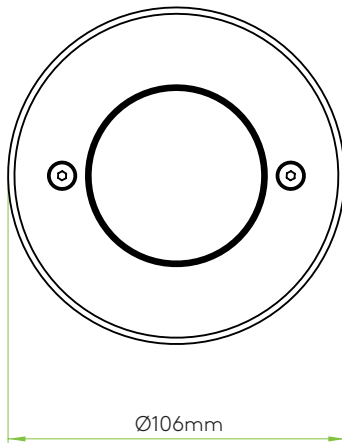

PRODUCT SPECIFICATION

GENERAL

FINISH:	Brushed Stainless Steel	CABLE LENGTH:	1300 (mm)
MAIN MATERIAL:	Metal - 316 Stainless Steel	GROSS WEIGHT:	1.31 (Kg)
DIMENSIONS:	D:155mm DIA:106mm	CLASS:	CE (Class I)
INSTALLATION ORIENTATION:	Ground/Floor	IP RATING:	IP67
CUT OUT HOLE:	98mm/3-7/8"	BATHROOM ZONE:	Zone 1, 2, 3
RECESS DEPTH:	155 (mm)	VOLTAGE:	Mains 230V
FIRE RATING:	Not Applicable	PRODUCT F MARK:	Suitable for mounting on flammable materials

LAMP

LIGHT SOURCE:	COB LED	MACADAM ELIPSE:	3-Step
MAXIMUM WATTAGE:	8.6W	UGR:	To Be Advised
MAXIMUM LAMP LENGTH:	Not Applicable	BEAM ANGLE:	19 (Degrees)
LAMP INCLUDED?	Yes (Integral)	TILT ADJUSTMENT ANGLE:	Not Applicable
LUMINOUS FLUX:	507.14 (lm)	ROTATION ADJUSTMENT ANGLE:	Not Applicable
COLOUR TEMP:	3000 (K)	AVERAGE LIFESPAN:	36,300 (Hrs)
CRI:	80	L70:	To Be Advised
R9:	6.9		

ADDITIONAL INFORMATION

BOX QUANTITY x 8

PRODUCT ELEVATIONS

GB Please note that some dimensions may vary slightly due to manufacturing tolerances, this includes cable entry and fixing holes.

FR Veuillez noter que certaines dimensions peuvent varier légèrement en raison des tolérances de fabrication, y compris l'entrée de câble et les trous de fixation.

98mm/3-7/8"

WITH MOUNTING COVER

WITHOUT MOUNTING COVER