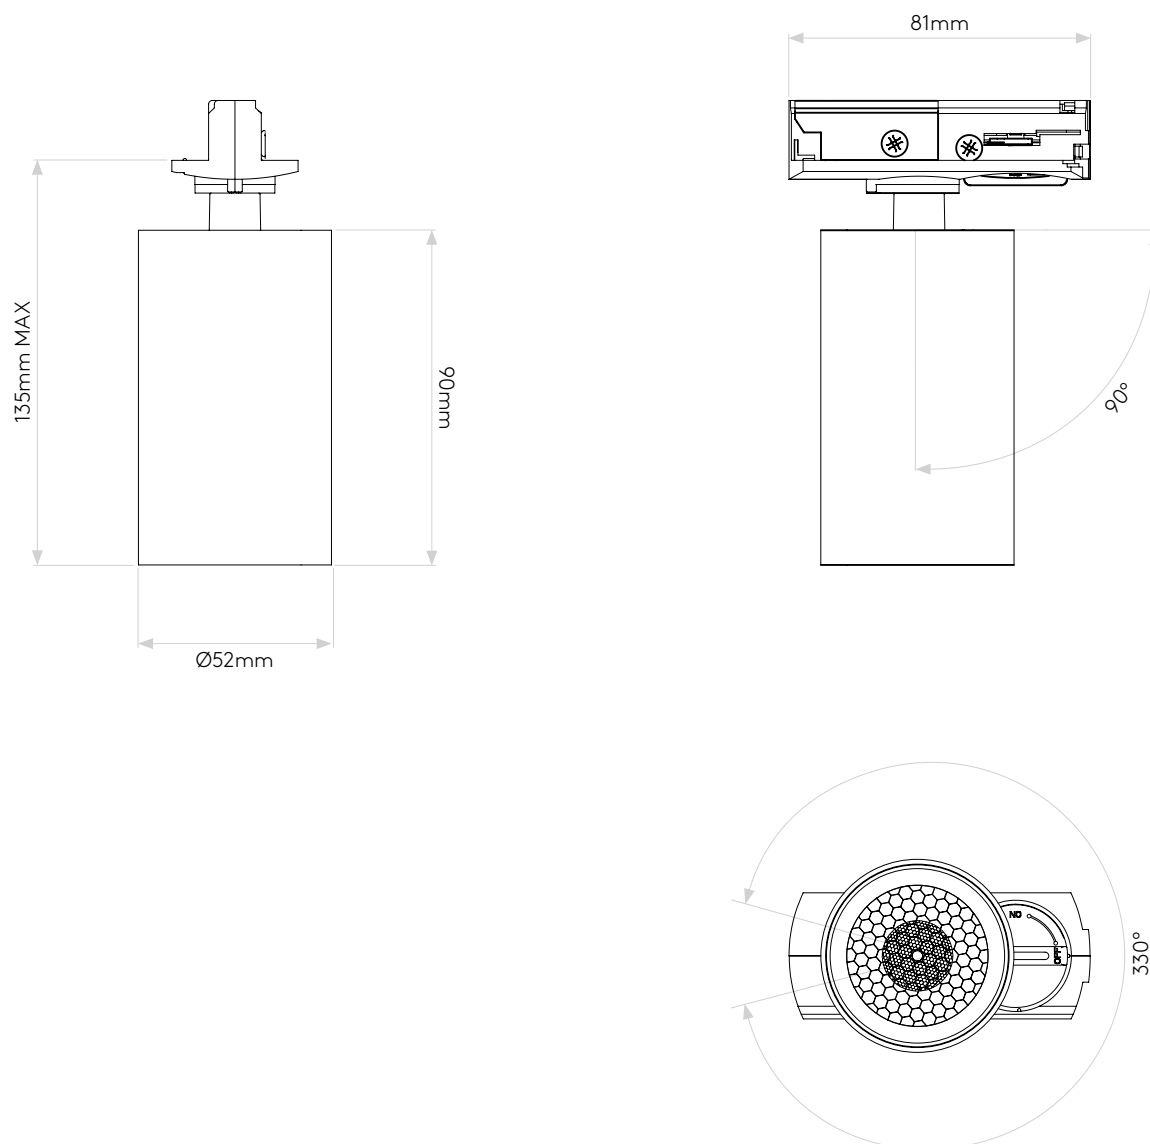

## GENERAL

CLASS:	CE (Class 1)
IP RATING:	IP20
BATHROOM ZONE:	Zone 3
VOLTAGE:	Mains 230V
INSTALLATION ORIENTATION:	Track Mount - Ceiling Only
MAIN MATERIAL:	Metal - Aluminium
DIMENSIONS:	H: 135mm W: 81mm Ø: 52mm
CUT OUT HOLE:	Not applicable
RECESS DEPTH:	Not applicable
FIRE RATING:	Not applicable
CABLE LENGTH:	Not applicable
GROSS WEIGHT:	0.315Kg

## LAMP

LIGHT SOURCE:	LED MODULE
MAXIMUM WATTAGE:	7.7W
LAMP INCLUDED:	Yes (Integral)
MAXIMUM LAMP LENGTH:	Not applicable
LUMINOUS FLUX:	501.6 lm
COLOUR TEMP:	3000K
CRI:	80
R9:	3.0
MACADAM ELLIPSE:	3-Step
TILT ADJUSTABLE ANGLE:	90°
ROTATION ADJUSTABLE ANGLE:	330°
AVERAGE LIFESPAN:	40,000hrs
L70:	>33,000hrs
BEAM ANGLE:	30.35°

## ADDITIONAL INFORMATION

SHADE INCLUDED	Not applicable
SHADE MATERIAL	Not applicable

CODE: 6148  
SKU: 1396001  
FINISH: MATT WHITE

CODE: 6162  
SKU: 1396002  
FINISH: MATT BLACK

Please note that some dimensions may vary slightly due to manufacturing tolerances, this includes cable entry and fixing holes

Veillez noter que certaines dimensions peuvent varier légèrement en raison des tolérances de fabrication, y compris l'entrée de câble et les trous de fixation.

Bitte beachten Sie, dass die Maße Fertigungstoleranzen unterliegen und daher in geringem Umfang von der angegebenen Größe abweichen können. Dies gilt auch für Kabeleingänge und Befestigungslöcher.