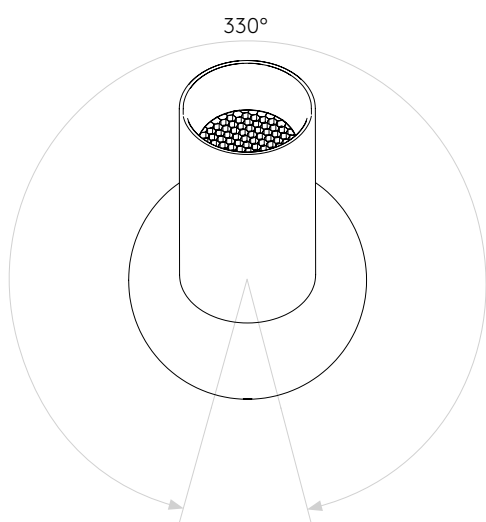

Please note that some dimensions may vary slightly due to manufacturing tolerances, this includes cable entry and fixing holes

Veuillez noter que certaines dimensions peuvent varier légèrement en raison des tolérances de fabrication, y compris l'entrée de câble et les trous de fixation.

Bitte beachten Sie, dass die Maße Fertigungstoleranzen unterliegen und daher in geringem Umfang von der angegebenen Größe abweichen können. Dies gilt auch für Kabeleingänge und Befestigungslöcher.

Si prega notare che possono esserci piccole variazioni in alcune dimensioni dovute alle tolleranze di produzione, queste includono l'ingresso del cavo e i fori di fissaggio.