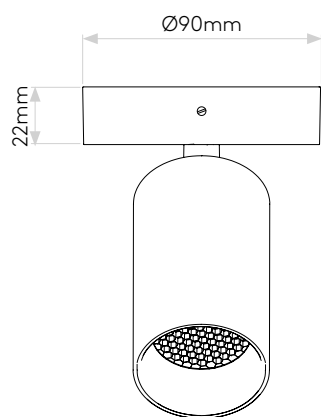

CAN 50 SINGLE

astro

GENERAL

CLASS:	CE (Class 1)
IP RATING:	IP20
BATHROOM ZONE:	Zone 3
VOLTAGE:	Mains 230V
INSTALLATION ORIENTATION:	Wall mount / Ceiling mount
MAIN MATERIAL:	Metal - Aluminium
DIMENSIONS:	H: 131mm Ø: 90mm
CUT OUT HOLE:	Not applicable
RECESS DEPTH:	Not applicable
FIRE RATING:	Not applicable
CABLE LENGTH:	Not applicable
GROSS WEIGHT:	0.53Kg

LAMP

LIGHT SOURCE:	LED MODULE
MAXIMUM WATTAGE:	7.7W
LAMP INCLUDED:	Yes (Integral)
MAXIMUM LAMP LENGTH:	Not applicable
LUMINOUS FLUX:	501.6 lm
COLOUR TEMP:	3000K
CRI:	80
R9:	3.0
MACADAM ELLIPSE:	3-Step
TILT ADJUSTABLE ANGLE:	90°
ROTATION ADJUSTABLE ANGLE:	330°
AVERAGE LIFESPAN:	40,000hrs
L70:	To be advised
BEAM ANGLE:	To be advised

ADDITIONAL INFORMATION

SHADE INCLUDED	Not applicable
SHADE MATERIAL	Not applicable

CODE: 6165
SKU: 1396005
FINISH: MATT WHITE

Please note that some dimensions may vary slightly due to manufacturing tolerances, this includes cable entry and fixing holes

Veuillez noter que certaines dimensions peuvent varier légèrement en raison des tolérances de fabrication, y compris l'entrée de câble et les trous de fixation.

Bitte beachten Sie, dass die Maße Fertigungstoleranzen unterliegen und daher in geringem Umfang von der angegebenen Größe abweichen können. Dies gilt auch für Kabeleingänge und Befestigungslöcher.