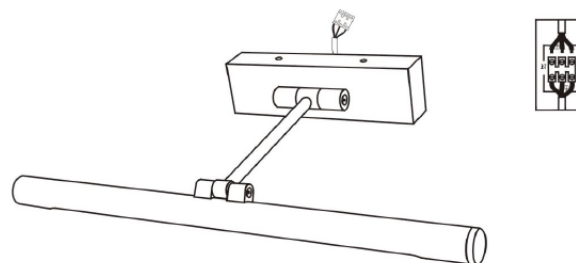

0873/5w LED 240v
0874/5w LED 240v
0875/8w LED 240v
0876/8w LED 240v

1

2

3

4

5

N (Azul)
Neutro

⏚ (Amarelo/verde)
Terra

L (Castanho)
Positivo