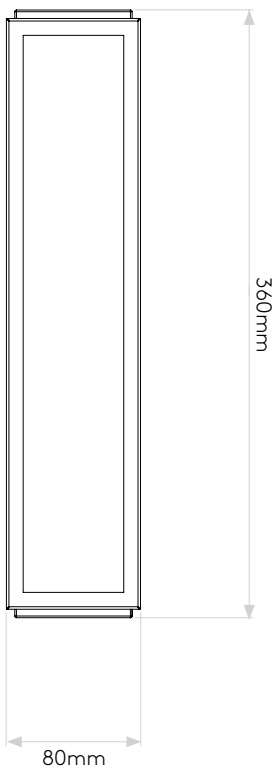

MASHIKO 360 CLASSIC

astro

GENERAL

LOCATION:	Bathroom
CLASS:	CE (Class 1)
IP RATING:	IP44
BATHROOM ZONE:	Zone 2, 3
VOLTAGE:	Mains 230V
INSTALLATION ORIENTATION:	Wall mount
MAIN MATERIAL:	Metal - mild steel
DIMENSIONS:	H: 360mm W: 80mm D: 80mm
CUT OUT HOLE:	Not applicable
RECESS DEPTH:	Not applicable
FIRE RATING:	Not applicable
CABLE LENGTH:	Not applicable
GROSS WEIGHT:	1.67Kg

LAMP

LIGHT SOURCE:	E14/SES
MAXIMUM WATTAGE:	2 X 40W MAX
LAMP INCLUDED:	No
MAXIMUM LAMP LENGTH:	125mm
R9:	Lamp dependent
MACADAM ELLIPSE:	Not applicable
TILT ADJUSTABLE ANGLE:	Not applicable
ROTATION ADJUSTABLE ANGLE:	Not applicable
AVERAGE LIFESPAN:	Lamp dependent
L70:	Not applicable
BEAM ANGLE:	Not applicable

CODE: 1121064 (8399)
FINISH: MATT GOLD

Please note that some dimensions may vary slightly due to manufacturing tolerances, this includes cable entry and fixing holes

Veillez noter que certaines dimensions peuvent varier légèrement en raison des tolérances de fabrication, y compris l'entrée de câble et les trous de fixation.

Bitte beachten Sie, dass die Maße Fertigungstoleranzen unterliegen und daher in geringem Umfang von der angegebenen Größe abweichen können. Dies gilt auch für Kabeleingänge und Befestigungslöcher.

Si prega notare che possono esserci piccole variazioni in alcune dimensioni dovute alle tolleranze di produzione, queste includono l'ingresso del cavo e i fori di fissaggio.