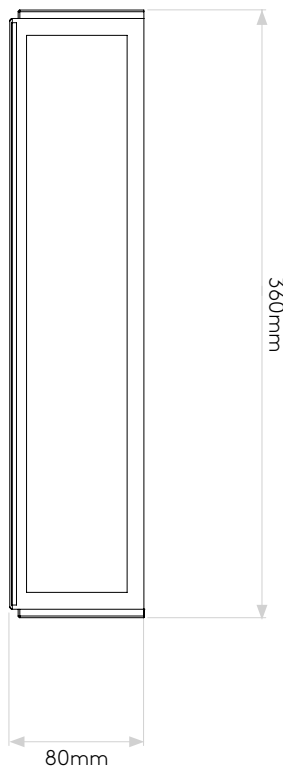

MASHIKO 360 CLASSIC

astro

GENERAL

LOCATION:	Bathroom
CLASS:	CE (Class 1)
IP RATING:	IP44
BATHROOM ZONE:	Zone 2, 3
VOLTAGE:	Mains 230V
INSTALLATION ORIENTATION:	Wall mount
MAIN MATERIAL:	Metal - mild steel
DIMENSIONS:	H: 360mm W: 80mm D: 80mm
CUT OUT HOLE:	Not applicable
RECESS DEPTH:	Not applicable
FIRE RATING:	Not applicable
CABLE LENGTH:	Not applicable
GROSS WEIGHT:	1.67Kg

LAMP

LIGHT SOURCE:	E14/SES
MAXIMUM WATTAGE:	2 X 40W MAX
LAMP INCLUDED:	No
MAXIMUM LAMP LENGTH:	125mm
R9:	Lamp dependent
MACADAM ELLIPSE:	Not applicable
TILT ADJUSTABLE ANGLE:	Not applicable
ROTATION ADJUSTABLE ANGLE:	Not applicable
AVERAGE LIFESPAN:	Lamp dependent
L70:	Not applicable
BEAM ANGLE:	Not applicable

CODE: 1121064 (8399)
FINISH: MATT GOLD

Please note that some dimensions may vary slightly due to manufacturing tolerances, this includes cable entry and fixing holes

Veillez noter que certaines dimensions peuvent varier légèrement en raison des tolérances de fabrication, y compris l'entrée de câble et les trous de fixation.

Bitte beachten Sie, dass die Maße Fertigungstoleranzen unterliegen und daher in geringem Umfang von der angegebenen Größe abweichen können. Dies gilt auch für Kabeleingänge und Befestigungslöcher.

Si prega notare che possono esserci piccole variazioni in alcune dimensioni dovute alle tolleranze di produzione, queste includono l'ingresso del cavo e i fori di fissaggio.