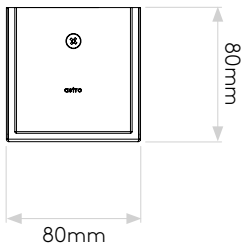

LAMP

LIGHT SOURCE:	E14/SES
MAXIMUM WATTAGE:	2 X 40W MAX
LAMP INCLUDED:	No
MAXIMUM LAMP LENGTH:	125mm
R9:	Lamp dependent
MACADAM ELLIPSE:	Not applicable
TILT ADJUSTABLE ANGLE:	Not applicable
ROTATION ADJUSTABLE ANGLE:	Not applicable
AVERAGE LIFESPAN:	Lamp dependent
L70:	Not applicable
BEAM ANGLE:	Not applicable

CODE: 1121064 (8399)
FINISH: MATT GOLD

Please note that some dimensions may vary slightly due to manufacturing tolerances, this includes cable entry and fixing holes

Veillez noter que certaines dimensions peuvent varier légèrement en raison des tolérances de fabrication, y compris l'entrée de câble et les trous de fixation.