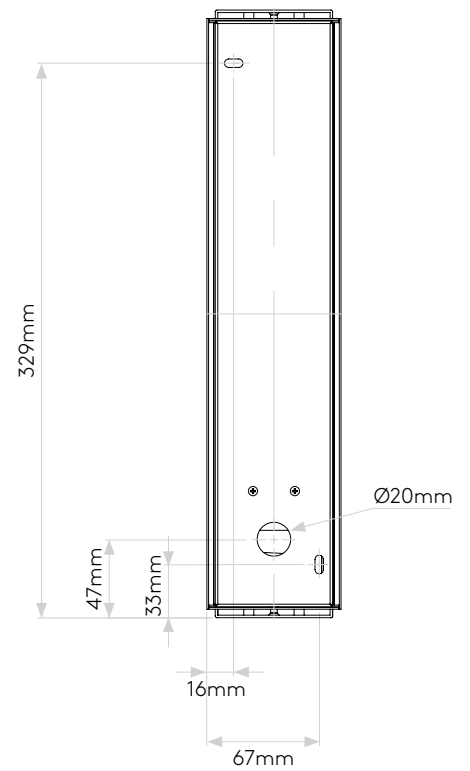

MASHIKO 360 CLASSIC

astro

GENERAL

LOCATION:	Bathroom
CLASS:	CE (Class 1)
IP RATING:	IP44
BATHROOM ZONE:	Zone 2, 3
VOLTAGE:	Mains 230V
INSTALLATION ORIENTATION:	Wall mount
MAIN MATERIAL:	Metal - mild steel
DIMENSIONS:	H: 360mm W: 80mm D: 80mm
CUT OUT HOLE:	Not applicable
RECESS DEPTH:	Not applicable
FIRE RATING:	Not applicable
CABLE LENGTH:	Not applicable
GROSS WEIGHT:	1.67Kg

LAMP

LIGHT SOURCE:	E14/SES
MAXIMUM WATTAGE:	2 X 40W MAX
LAMP INCLUDED:	No
MAXIMUM LAMP LENGTH:	125mm
R9:	Lamp dependent
MACADAM ELLIPSE:	Not applicable
TILT ADJUSTABLE ANGLE:	Not applicable
ROTATION ADJUSTABLE ANGLE:	Not applicable
AVERAGE LIFESPAN:	Lamp dependent
L70:	Not applicable
BEAM ANGLE:	Not applicable

CODE: 1121064 (8399)
FINISH: MATT GOLD

Please note that some dimensions may vary slightly due to manufacturing tolerances, this includes cable entry and fixing holes

Veillez noter que certaines dimensions peuvent varier légèrement en raison des tolérances de fabrication, y compris l'entrée de câble et les trous de fixation.