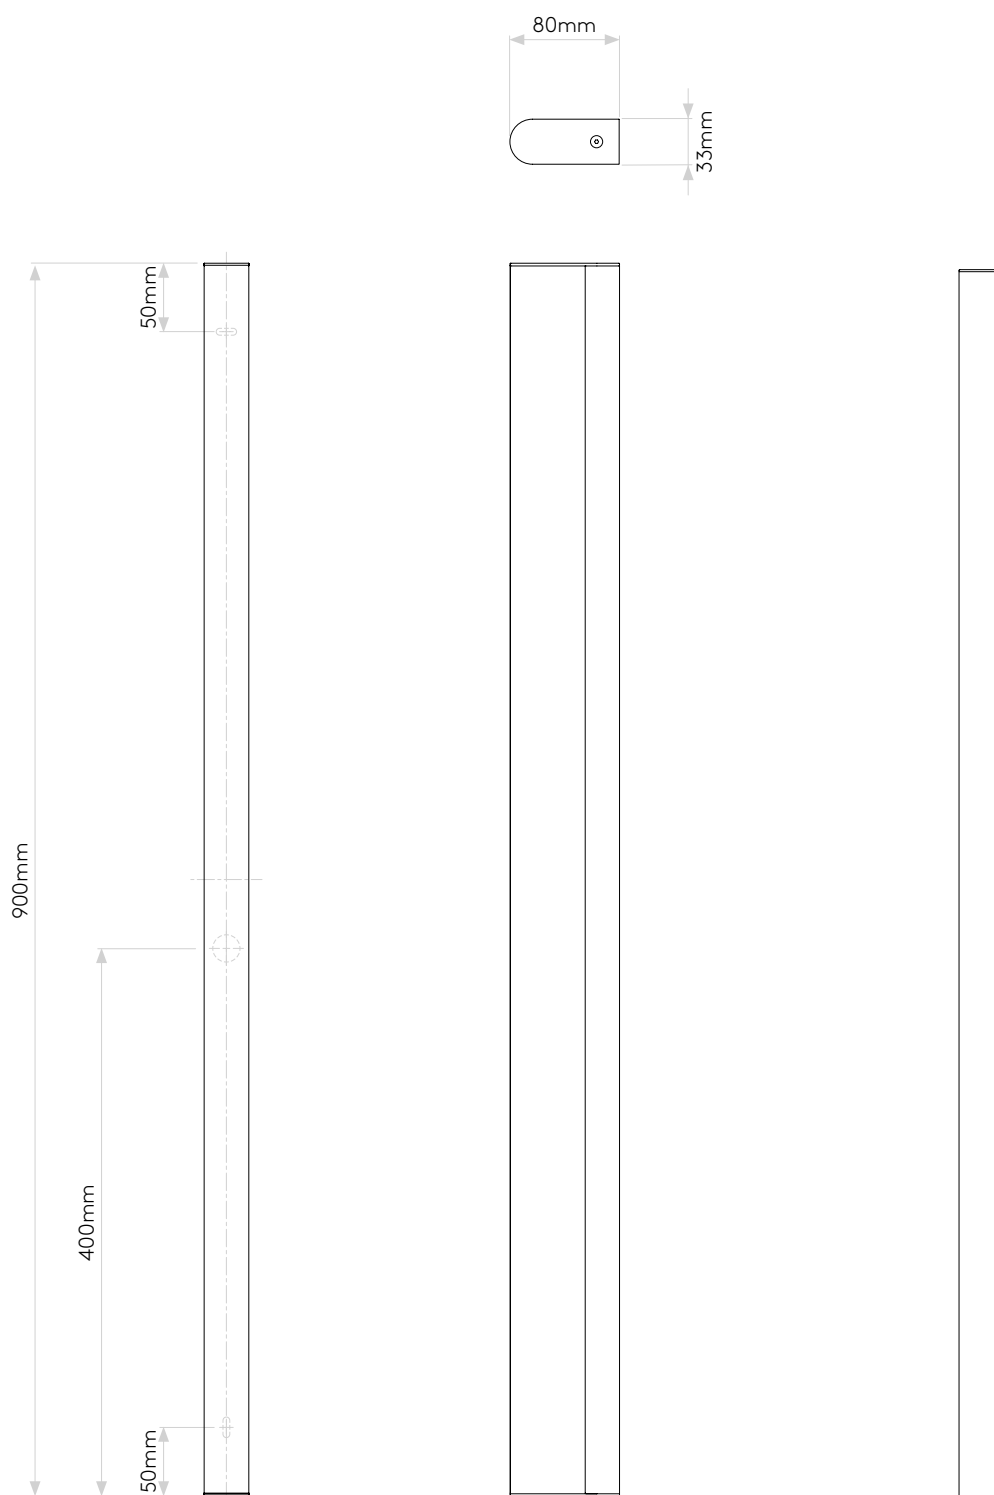

LAMP

LIGHT SOURCE:	LED STRIP
MAXIMUM WATTAGE:	17.6W
LAMP INCLUDED:	Yes (Integral)
MAXIMUM LAMP LENGTH:	Not applicable
LUMINOUS FLUX:	873.96 lm
COLOUR TEMP:	3000K
CRI:	80
R9:	24.1
MACADAM ELLIPSE:	+/-100K
TILT ADJUSTABLE ANGLE:	Not applicable
ROTATION ADJUSTABLE ANGLE:	Not applicable
AVERAGE LIFESPAN:	50,000hrs
L70:	To be advised
BEAM ANGLE:	Not applicable

ADDITIONAL INFORMATION

SHADE INCLUDED	Not applicable
SHADE MATERIAL	Not applicable

CODE: 7975
SKU: 1308007
FINISH: POLISHED CHROME

Please note that some dimensions may vary slightly due to manufacturing tolerances, this includes cable entry and fixing holes

Veillez noter que certaines dimensions peuvent varier légèrement en raison des tolérances de fabrication, y compris l'entrée de câble et les trous de fixation.

Bitte beachten Sie, dass die Maße Fertigungstoleranzen unterliegen und daher in geringem Umfang von der angegebenen Größe abweichen können. Dies gilt auch für Kabeleingänge und Befestigungslöcher.

Si prega notare che possono esserci piccole variazioni in alcune dimensioni dovute alle tolleranze di produzione, queste includono l'ingresso del cavo e i fori di fissaggio.