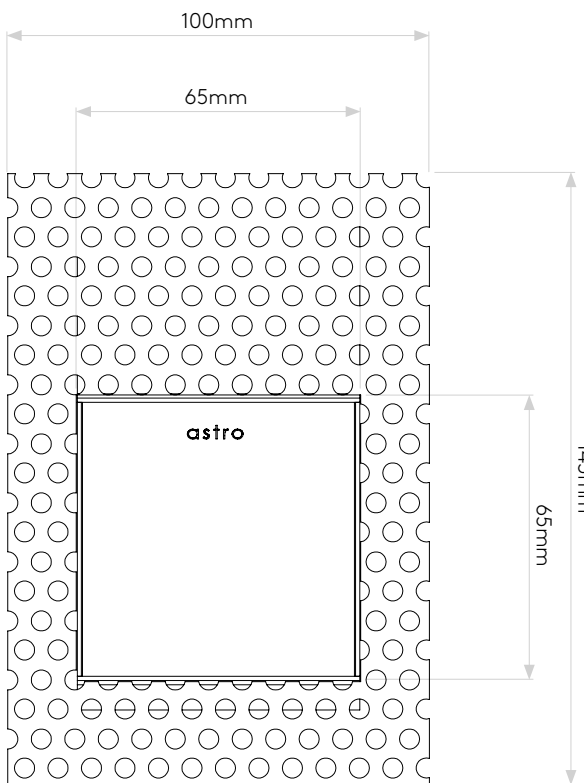

Please note that some dimensions may vary slightly due to manufacturing tolerances, this includes cable entry and fixing holes

Veuillez noter que certaines dimensions peuvent varier légèrement en raison des tolérances de fabrication, y compris l'entrée de câble et les trous de fixation.

Bitte beachten Sie, dass die Maße Fertigungstoleranzen unterliegen und daher in geringem Umfang von der angegebenen Größe abweichen können. Dies gilt auch für Kabeingänge und Befestigungslöcher.

Si prega notare che possono esserci piccole variazioni in alcune dimensioni dovute alle tolleranze di produzione, queste includono l'ingresso del cavo e i fori di fissaggio.