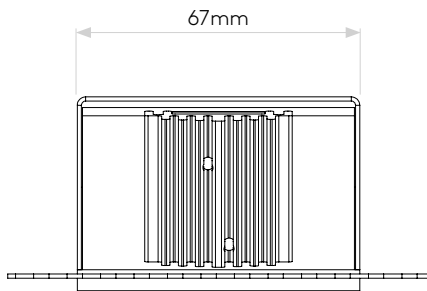

Please note that some dimensions may vary slightly due to manufacturing tolerances, this includes cable entry and fixing holes

Veuillez noter que certaines dimensions peuvent varier légèrement en raison des tolérances de fabrication, y compris l'entrée de câble et les trous de fixation.

Bitte beachten Sie, dass die Maße Fertigungstoleranzen unterliegen und daher in geringem Umfang von der angegebenen Größe abweichen können. Dies gilt auch für Kabeingänge und Befestigungslöcher.

Si prega notare che possono esserci piccole variazioni in alcune dimensioni dovute alle tolleranze di produzione, queste includono l'ingresso del cavo e i fori di fissaggio.