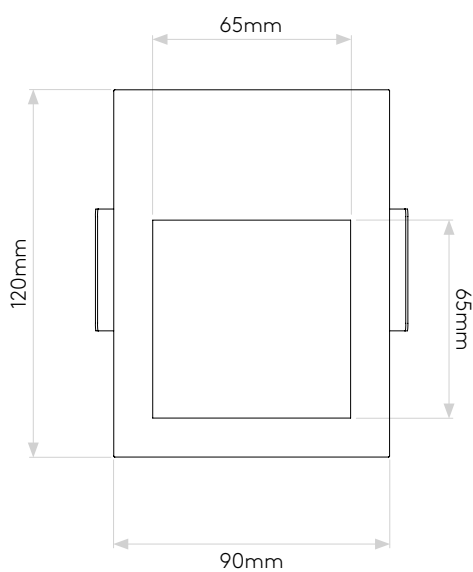

GENERAL

CLASS:	CE (Class 3)
IP RATING:	IP20
BATHROOM ZONE:	Zone 3
VOLTAGE:	Constant Current 700mA
INSTALLATION ORIENTATION:	Wall mount - vertical
MAIN MATERIAL:	Metal - Mild steel
DIMENSIONS:	H: 120mm W: 90mm D: 45mm
CUT OUT HOLE:	L: 102mm W: 84mm
RECESS DEPTH:	42mm
FIRE RATING:	Not applicable
CABLE LENGTH:	1000mm
GROSS WEIGHT:	0.50Kg

LAMP

LIGHT SOURCE:	HIGH POWER LED
MAXIMUM WATTAGE:	2W
LAMP INCLUDED:	Yes (Integral)
MAXIMUM LAMP LENGTH:	Not applicable
LUMINOUS FLUX:	68lm
COLOUR TEMP:	2700K
CRI:	80
R9:	3.9
MACADAM ELLIPSE:	3-Step
TILT ADJUSTABLE ANGLE:	Not applicable
ROTATION ADJUSTABLE ANGLE:	Not applicable
AVERAGE LIFESPAN:	60,000hrs
L70:	>60,000hrs
BEAM ANGLE:	Not applicable

Please note that some dimensions may vary slightly due to manufacturing tolerances, this includes cable entry and fixing holes

Veuillez noter que certaines dimensions peuvent varier légèrement en raison des tolérances de fabrication, y compris l'entrée de câble et les trous de fixation.