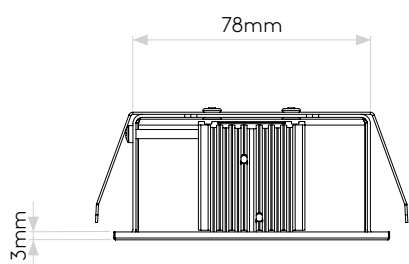

GENERAL

CLASS:	CE (Class 3)
IP RATING:	IP20
BATHROOM ZONE:	Zone 3
VOLTAGE:	Constant Current 700mA
INSTALLATION ORIENTATION:	Wall mount - vertical
MAIN MATERIAL:	Metal - Mild steel
DIMENSIONS:	H: 120mm W: 90mm D: 45mm
CUT OUT HOLE:	L: 102mm W: 84mm
RECESS DEPTH:	42mm
FIRE RATING:	Not applicable
CABLE LENGTH:	1000mm
GROSS WEIGHT:	0.50Kg

Please note that some dimensions may vary slightly due to manufacturing tolerances, this includes cable entry and fixing holes

Veuillez noter que certaines dimensions peuvent varier légèrement en raison des tolérances de fabrication, y compris l'entrée de câble et les trous de fixation.