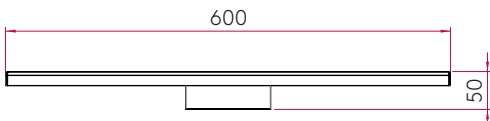

MONDRIAN 600 WALL 7885

SKU 1374002

astro

PRODUCT SPECIFICATION

GENERAL

FINISH:	Matt Nickel	CABLE LENGTH:	Not Applicable
MAIN MATERIAL:	Metal - Aluminium	GROSS WEIGHT:	1.03 (Kg)
DIMENSIONS:	H: 50mm W: 600mm D: 183mm	CLASS:	CE (Class I)
INSTALLATION ORIENTATION:	Wall Mount - Horizontal	IP RATING:	IP20
CUT OUT HOLE:	Not Applicable	BATHROOM ZONE:	Zone 3
RECESS DEPTH:	Not Applicable	VOLTAGE:	Mains 230V
FIRE RATING:	Not Applicable	PRODUCT F MARK:	Suitable for mounting on flammable materials

LAMP

LIGHT SOURCE:	LED Strip	MACADAM ELIPSE:	+/- 100K
MAXIMUM WATTAGE:	10.8W	UGR:	To Be Advised
MAXIMUM LAMP LENGTH:	Not Applicable	BEAM ANGLE:	To Be Advised
LAMP INCLUDED?	Yes (Integral)	TILT ADJUSTMENT ANGLE:	40 (Degrees)
LUMINOUS FLUX:	219.29 (lm)	ROTATION ADJUSTMENT ANGLE:	Not Applicable
COLOUR TEMP:	2700 (K)	AVERAGE LIFESPAN:	Not Applicable
CRI:	80	L70:	To Be Advised
R9:	-2.0		

ADDITIONAL INFORMATION

Product tested with 1836 - LED Driver CC 250/350/500/700mA DALI Dim

BOX QUANTITY x 6

PRODUCT ELEVATIONS

LUX DISTRIBUTION DIAGRAM

ADDITIONAL INFORMATION

All products tested were mounted 2m from the floor and adjustable heads set perpendicular to the ground. Results were obtained using a handheld lumen meter, measurements given are in Lux.

Please note: Graphical representation of the product is not to scale.