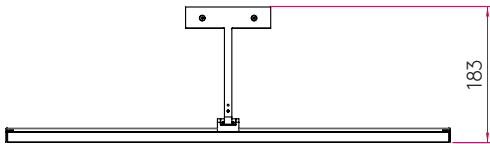

MONDRIAN 600 WALL 7885

SKU 1374002

astro

PRODUCT SPECIFICATION

GENERAL

FINISH:	Matt Nickel	CABLE LENGTH:	Not Applicable
MAIN MATERIAL:	Metal - Aluminium	GROSS WEIGHT:	1.03 (Kg)
DIMENSIONS:	H: 50mm W: 600mm D: 183mm	CLASS:	CE (Class I)
INSTALLATION ORIENTATION:	Wall Mount - Horizontal	IP RATING:	IP20
CUT OUT HOLE:	Not Applicable	BATHROOM ZONE:	Zone 3
RECESS DEPTH:	Not Applicable	VOLTAGE:	Mains 230V
FIRE RATING:	Not Applicable	PRODUCT F MARK:	Suitable for mounting on flammable materials

LAMP

LIGHT SOURCE:	LED Strip	MACADAM ELIPSE:	+/- 100K
MAXIMUM WATTAGE:	10.8W	UGR:	To Be Advised
MAXIMUM LAMP LENGTH:	Not Applicable	BEAM ANGLE:	To Be Advised
LAMP INCLUDED?	Yes (Integral)	TILT ADJUSTMENT ANGLE:	40 (Degrees)
LUMINOUS FLUX:	219.29 (lm)	ROTATION ADJUSTMENT ANGLE:	Not Applicable
COLOUR TEMP:	2700 (K)	AVERAGE LIFESPAN:	Not Applicable
CRI:	80	L70:	To Be Advised
R9:	-2.0		

ADDITIONAL INFORMATION

Product tested with 1836 - LED Driver CC 250/350/500/700mA DALI Dim

BOX QUANTITY x 6

PRODUCT ELEVATIONS

LUX DISTRIBUTION DIAGRAM

ADDITIONAL INFORMATION

All products tested were mounted 2m from the floor and adjustable heads set perpendicular to the ground. Results were obtained using a handheld lumen meter, measurements given are in Lux.

Please note: Graphical representation of the product is not to scale.