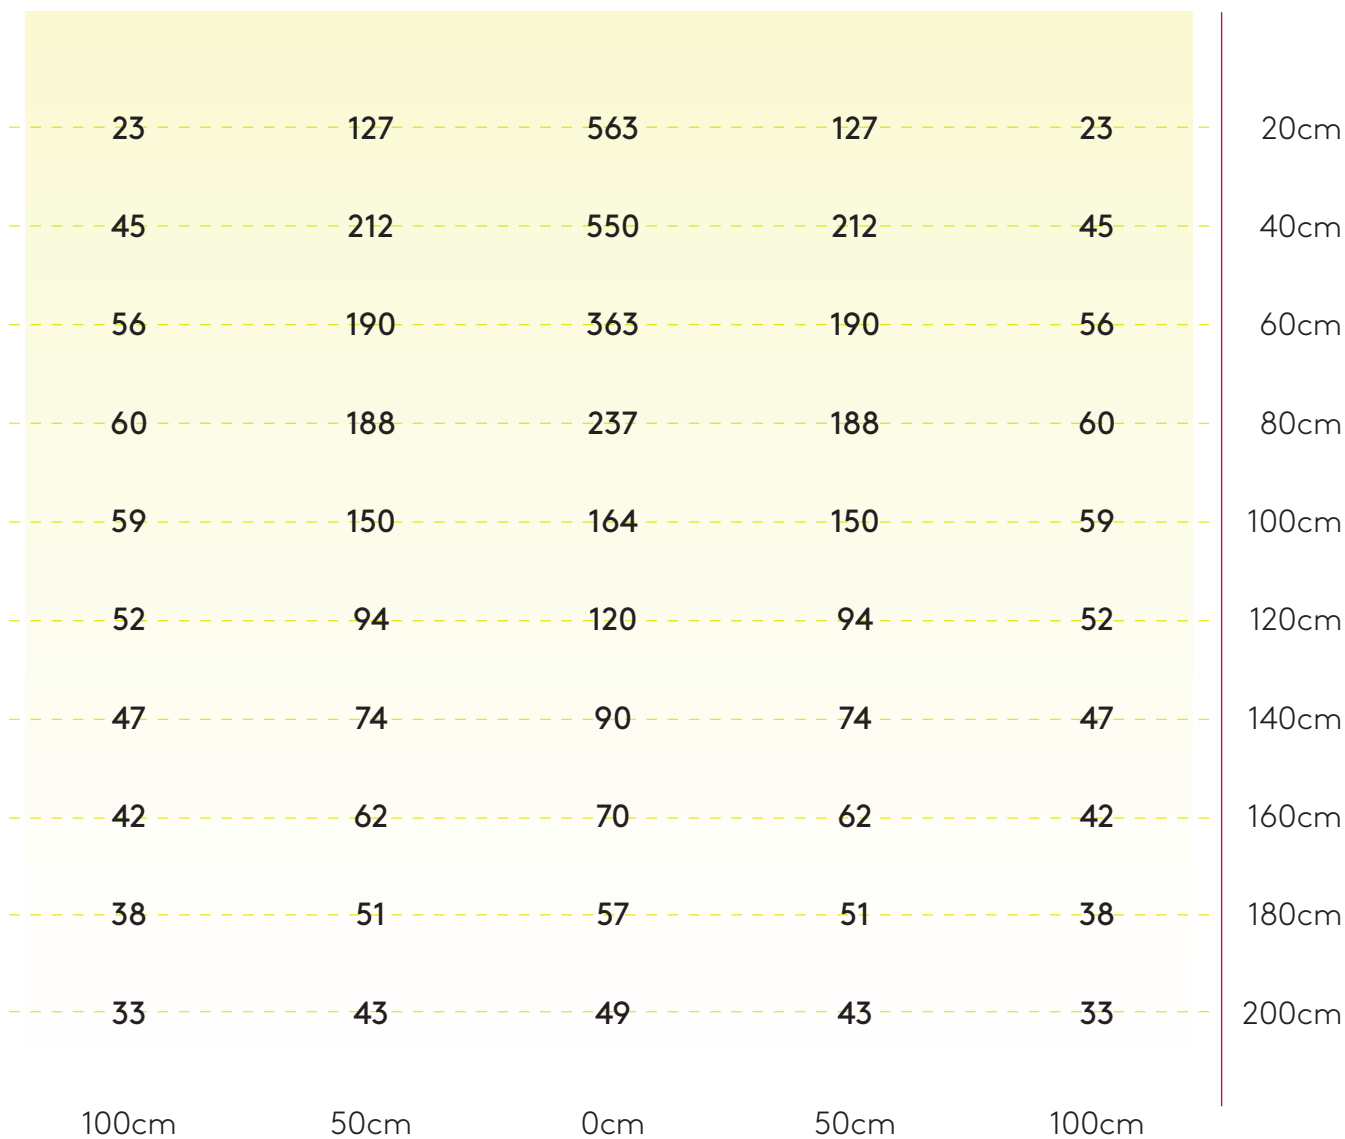

MONDRIAN 600 WALL 7885

SKU 1374002

astro

PRODUCT SPECIFICATION

GENERAL

FINISH:	Matt Nickel	CABLE LENGTH:	Not Applicable
MAIN MATERIAL:	Metal - Aluminium	GROSS WEIGHT:	1.03 (Kg)
DIMENSIONS:	H: 50mm W: 600mm D: 183mm	CLASS:	CE (Class I)
INSTALLATION ORIENTATION:	Wall Mount - Horizontal	IP RATING:	IP20
CUT OUT HOLE:	Not Applicable	BATHROOM ZONE:	Zone 3
RECESS DEPTH:	Not Applicable	VOLTAGE:	Mains 230V
FIRE RATING:	Not Applicable	PRODUCT F MARK:	Suitable for mounting on flammable materials

LAMP

LIGHT SOURCE:	LED Strip	MACADAM ELIPSE:	+/- 100K
MAXIMUM WATTAGE:	10.8W	UGR:	To Be Advised
MAXIMUM LAMP LENGTH:	Not Applicable	BEAM ANGLE:	To Be Advised
LAMP INCLUDED?	Yes (Integral)	TILT ADJUSTMENT ANGLE:	40 (Degrees)
LUMINOUS FLUX:	219.29 (lm)	ROTATION ADJUSTMENT ANGLE:	Not Applicable
COLOUR TEMP:	2700 (K)	AVERAGE LIFESPAN:	Not Applicable
CRI:	80	L70:	To Be Advised
R9:	-2.0		

ADDITIONAL INFORMATION

Product tested with 1836 - LED Driver CC 250/350/500/700mA DALI Dim

BOX QUANTITY x 6

PRODUCT ELEVATIONS

LUX DISTRIBUTION DIAGRAM

ADDITIONAL INFORMATION

All products tested were mounted 2m from the floor and adjustable heads set perpendicular to the ground. Results were obtained using a handheld lumen meter, measurements given are in Lux.

Please note: Graphical representation of the product is not to scale.