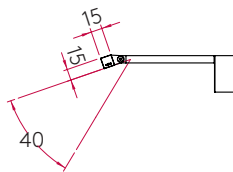

MONDRIAN 600 WALL 7885

SKU 1374002

astro

PRODUCT SPECIFICATION

GENERAL

FINISH:	Matt Nickel	CABLE LENGTH:	Not Applicable
MAIN MATERIAL:	Metal - Aluminium	GROSS WEIGHT:	1.03 (Kg)
DIMENSIONS:	H: 50mm W: 600mm D: 183mm	CLASS:	CE (Class I)
INSTALLATION ORIENTATION:	Wall Mount - Horizontal	IP RATING:	IP20
CUT OUT HOLE:	Not Applicable	BATHROOM ZONE:	Zone 3
RECESS DEPTH:	Not Applicable	VOLTAGE:	Mains 230V
FIRE RATING:	Not Applicable	PRODUCT F MARK:	Suitable for mounting on flammable materials

LAMP

LIGHT SOURCE:	LED Strip	MACADAM ELIPSE:	+/- 100K
MAXIMUM WATTAGE:	10.8W	UGR:	To Be Advised
MAXIMUM LAMP LENGTH:	Not Applicable	BEAM ANGLE:	To Be Advised
LAMP INCLUDED?	Yes (Integral)	TILT ADJUSTMENT ANGLE:	40 (Degrees)
LUMINOUS FLUX:	219.29 (lm)	ROTATION ADJUSTMENT ANGLE:	Not Applicable
COLOUR TEMP:	2700 (K)	AVERAGE LIFESPAN:	Not Applicable
CRI:	80	L70:	To Be Advised
R9:	-2.0		

ADDITIONAL INFORMATION

Product tested with 1836 - LED Driver CC 250/350/500/700mA DALI Dim

BOX QUANTITY x 6

PRODUCT ELEVATIONS

LUX DISTRIBUTION DIAGRAM

ADDITIONAL INFORMATION

All products tested were mounted 2m from the floor and adjustable heads set perpendicular to the ground. Results were obtained using a handheld lumen meter, measurements given are in Lux.

Please note: Graphical representation of the product is not to scale.