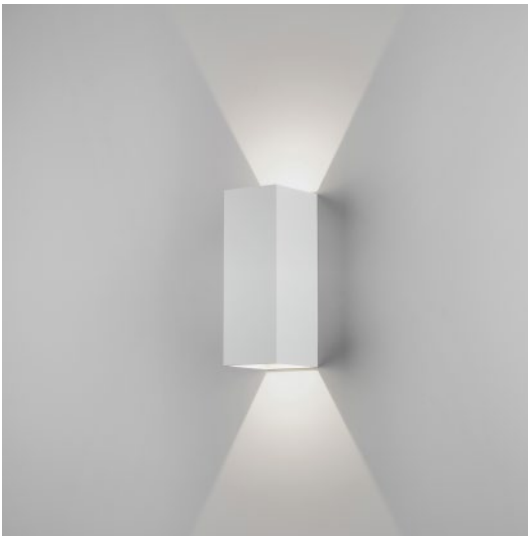

OSLO 255 LED 7991

SKU 1298009

astro

PRODUCT SPECIFICATION

GENERAL

FINISH:	Textured White	CABLE LENGTH:	Not Applicable
MAIN MATERIAL:	Metal - Aluminium	GROSS WEIGHT:	1.42 (Kg)
DIMENSIONS:	H: 255mm W: 90mm D: 110mm	CLASS:	CE (Class I)
INSTALLATION ORIENTATION:	Wall Mount - Horizontal (Reduced IP rating) /Vertical	IP RATING:	IP65
CUT OUT HOLE:	Not Applicable	BATHROOM ZONE:	Zone 1, 2, 3
RECESS DEPTH:	Not Applicable	VOLTAGE:	Mains 230V
FIRE RATING:	Not Applicable	PRODUCT F MARK:	Suitable for mounting on flammable materials

LAMP

LIGHT SOURCE:	COB LED	MACADAM ELLIPSE:	3-Step
MAXIMUM WATTAGE:	7.5W	UGR:	To Be Advised
MAXIMUM LAMP LENGTH:	Not Applicable	BEAM ANGLE:	To Be Advised
LAMP INCLUDED?	Yes (Integral)	TILT ADJUSTMENT ANGLE:	Not Applicable
LUMINOUS FLUX:	270.46 (lm)	ROTATION ADJUSTMENT ANGLE:	Not Applicable
COLOUR TEMP:	3000 (K)	AVERAGE LIFESPAN:	36,300 (Hrs)
CRI:	80	L70:	To Be Advised
R9:	12.9		