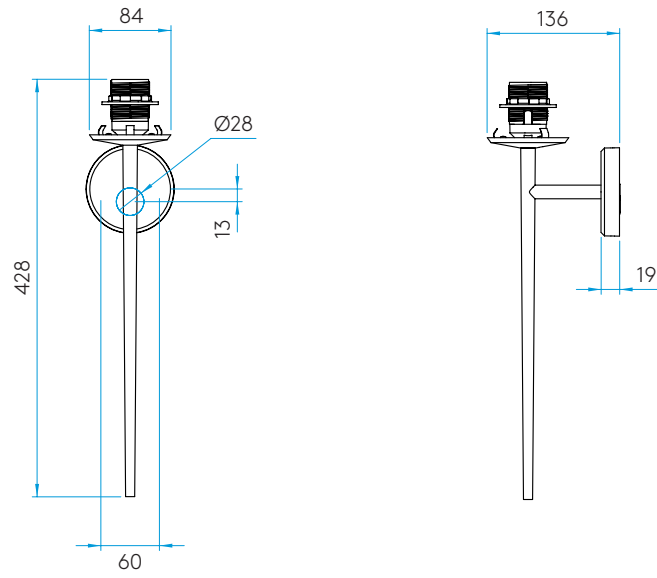

PRODUCT ELEVATIONS

WITHOUT SHADE