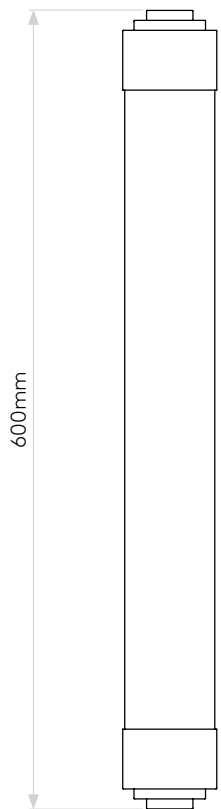

## GENERAL

CLASS:	CE (Class 2)
IP RATING:	IP44
BATHROOM ZONE:	Zone 2, 3
VOLTAGE:	Mains 230V
INSTALLATION ORIENTATION:	Wall mount
MAIN MATERIAL:	Metal - zinc
DIMENSIONS:	H: 600mm W: 71mm D: 87mm
CUT OUT HOLE:	Not applicable
RECESS DEPTH:	Not applicable
FIRE RATING:	Not applicable
CABLE LENGTH:	Not applicable
GROSS WEIGHT:	2Kg

## LAMP

LIGHT SOURCE:	LED STRIP
MAXIMUM WATTAGE:	19W
LAMP INCLUDED:	Yes (Integral)
MAXIMUM LAMP LENGTH:	Not applicable
LUMINOUS FLUX:	723.06 lm
COLOUR TEMP:	3000K
CRI:	80
R9:	37.7
MACADAM ELLIPSE:	+/-100K
TILT ADJUSTABLE ANGLE:	Not applicable
ROTATION ADJUSTABLE ANGLE:	Not applicable
AVERAGE LIFESPAN:	50,000hrs
L70:	To be advised
BEAM ANGLE:	Not applicable

## ADDITIONAL INFORMATION

SHADE INCLUDED	Not applicable
SHADE MATERIAL	Not applicable

CODE: 8044  
SKU: 1110008  
FINISH: POLISHED CHROME

CODE: 8046  
SKU: 1110010  
FINISH: BRONZE

Please note that some dimensions may vary slightly due to manufacturing tolerances, this includes cable entry and fixing holes

Veillez noter que certaines dimensions peuvent varier légèrement en raison des tolérances de fabrication, y compris l'entrée de câble et les trous de fixation.

Bitte beachten Sie, dass die Maße Fertigungstoleranzen unterliegen und daher in geringem Umfang von der angegebenen Größe abweichen können. Dies gilt auch für Kabeingänge und Befestigungslöcher.