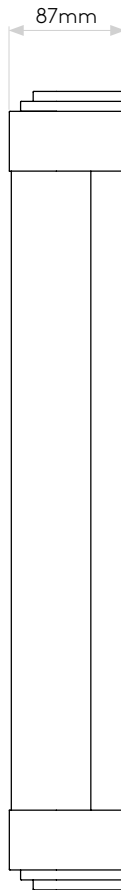

## GENERAL

CLASS:	CE (Class 2)
IP RATING:	IP44
BATHROOM ZONE:	Zone 2, 3
VOLTAGE:	Mains 230V
INSTALLATION ORIENTATION:	Wall mount
MAIN MATERIAL:	Metal - zinc
DIMENSIONS:	H: 600mm W: 71mm D: 87mm
CUT OUT HOLE:	Not applicable
RECESS DEPTH:	Not applicable
FIRE RATING:	Not applicable
CABLE LENGTH:	Not applicable
GROSS WEIGHT:	2Kg

## LAMP

LIGHT SOURCE:	LED STRIP
MAXIMUM WATTAGE:	19W
LAMP INCLUDED:	Yes (Integral)
MAXIMUM LAMP LENGTH:	Not applicable
LUMINOUS FLUX:	723.06 lm
COLOUR TEMP:	3000K
CRI:	80
R9:	37.7
MACADAM ELLIPSE:	+/-100K
TILT ADJUSTABLE ANGLE:	Not applicable
ROTATION ADJUSTABLE ANGLE:	Not applicable
AVERAGE LIFESPAN:	50,000hrs
L70:	To be advised
BEAM ANGLE:	Not applicable

## ADDITIONAL INFORMATION

SHADE INCLUDED	Not applicable
SHADE MATERIAL	Not applicable

CODE: 8044  
SKU: 1110008  
FINISH: POLISHED CHROME

CODE: 8046  
SKU: 1110010  
FINISH: BRONZE

Please note that some dimensions may vary slightly due to manufacturing tolerances, this includes cable entry and fixing holes

Veillez noter que certaines dimensions peuvent varier légèrement en raison des tolérances de fabrication, y compris l'entrée de câble et les trous de fixation.

Bitte beachten Sie, dass die Maße Fertigungstoleranzen unterliegen und daher in geringem Umfang von der angegebenen Größe abweichen können. Dies gilt auch für Kabeingänge und Befestigungslöcher.