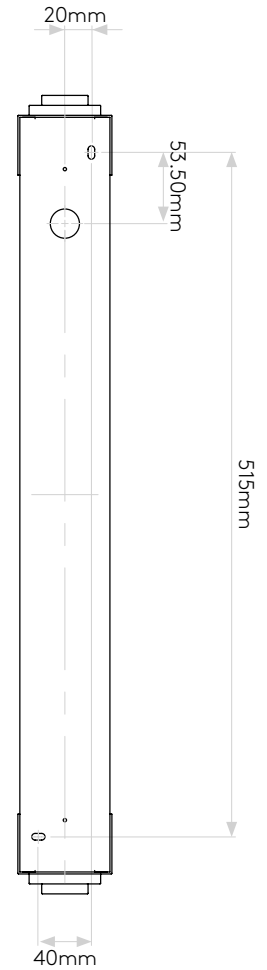

## GENERAL

CLASS:	CE (Class 2)
IP RATING:	IP44
BATHROOM ZONE:	Zone 2, 3
VOLTAGE:	Mains 230V
INSTALLATION ORIENTATION:	Wall mount
MAIN MATERIAL:	Metal - zinc
DIMENSIONS:	H: 600mm W: 71mm D: 87mm
CUT OUT HOLE:	Not applicable
RECESS DEPTH:	Not applicable
FIRE RATING:	Not applicable
CABLE LENGTH:	Not applicable
GROSS WEIGHT:	2Kg

## LAMP

LIGHT SOURCE:	LED STRIP
MAXIMUM WATTAGE:	19W
LAMP INCLUDED:	Yes (Integral)
MAXIMUM LAMP LENGTH:	Not applicable
LUMINOUS FLUX:	723.06 lm
COLOUR TEMP:	3000K
CRI:	80
R9:	37.7
MACADAM ELLIPSE:	+/-100K
TILT ADJUSTABLE ANGLE:	Not applicable
ROTATION ADJUSTABLE ANGLE:	Not applicable
AVERAGE LIFESPAN:	50,000hrs
L70:	To be advised
BEAM ANGLE:	Not applicable

## ADDITIONAL INFORMATION

SHADE INCLUDED	Not applicable
SHADE MATERIAL	Not applicable

CODE: 8044  
SKU: 1110008  
FINISH: POLISHED CHROME

CODE: 8046  
SKU: 1110010  
FINISH: BRONZE

Please note that some dimensions may vary slightly due to manufacturing tolerances, this includes cable entry and fixing holes

Veillez noter que certaines dimensions peuvent varier légèrement en raison des tolérances de fabrication, y compris l'entrée de câble et les trous de fixation.

Bitte beachten Sie, dass die Maße Fertigungstoleranzen unterliegen und daher in geringem Umfang von der angegebenen Größe abweichen können. Dies gilt auch für Kabeingänge und Befestigungslöcher.