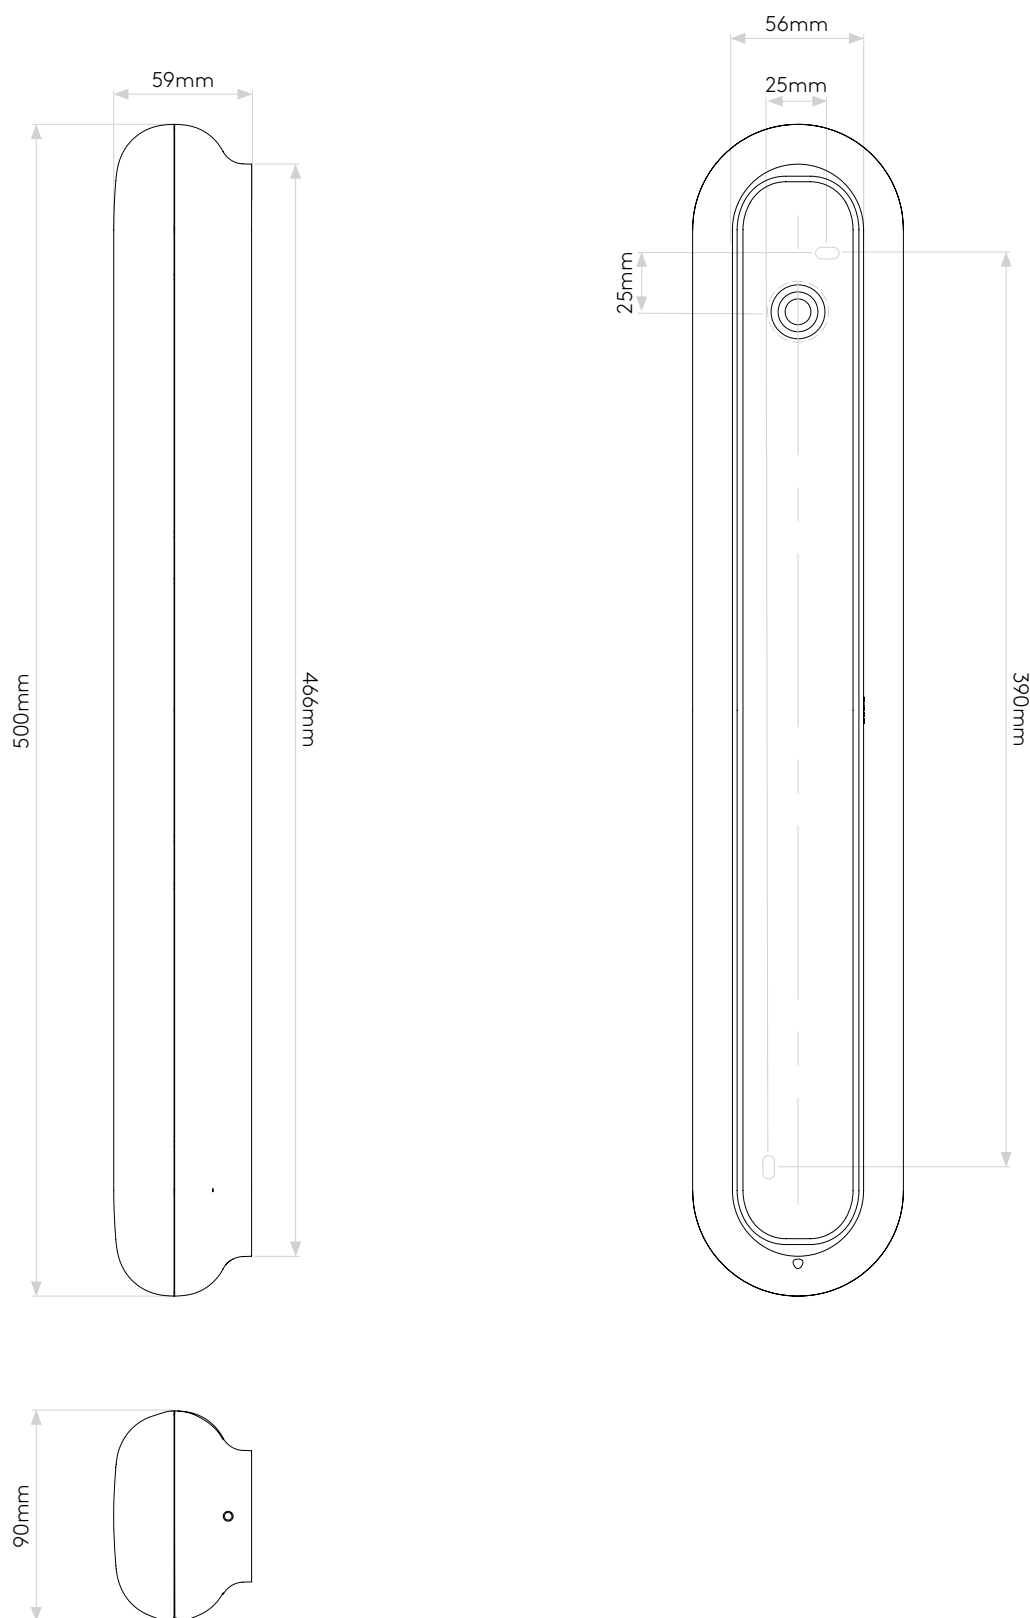

ALTEA 500 LED

astro

GENERAL

CLASS:	CE (Class 2)
IP RATING:	IP44
BATHROOM ZONE:	Zone 2, 3
VOLTAGE:	Mains 230V
INSTALLATION ORIENTATION:	Wall mount
MAIN MATERIAL:	Metal - Zinc
DIMENSIONS:	H: 500mm W: 90mm D: 59mm
CUT OUT HOLE:	Not applicable
RECESS DEPTH:	Not applicable
FIRE RATING:	Not applicable
CABLE LENGTH:	Not applicable
GROSS WEIGHT:	1.86Kg

LAMP

LIGHT SOURCE:	LED STRIP
MAXIMUM WATTAGE:	20.3W
LAMP INCLUDED:	Yes (Integral)
MAXIMUM LAMP LENGTH:	Not Applicable
LUMINOUS FLUX:	858 lm
COLOUR TEMP:	3000K
CRI:	80
R9:	7.0
MACADAM ELLIPSE:	+/-100K
TILT ADJUSTABLE ANGLE:	Not applicable
ROTATION ADJUSTABLE ANGLE:	Not applicable
AVERAGE LIFESPAN:	50,000hrs
L70:	Not applicable
BEAM ANGLE:	Not applicable

ADDITIONAL INFORMATION

SHADE INCLUDED	Not applicable
SHADE MATERIAL	Not applicable

CODE 8015
SKU 1133006
FINISH POLISHED CHROME

Please note that some dimensions may vary slightly due to manufacturing tolerances, this includes cable entry and fixing holes

Veuillez noter que certaines dimensions peuvent varier légèrement en raison des tolérances de fabrication, y compris l'entrée de câble et les trous de fixation.

Bitte beachten Sie, dass die Maße Fertigungstoleranzen unterliegen und daher in geringem Umfang von der angegebenen Größe abweichen können. Dies gilt auch für Kabeleingänge und Befestigungslöcher.