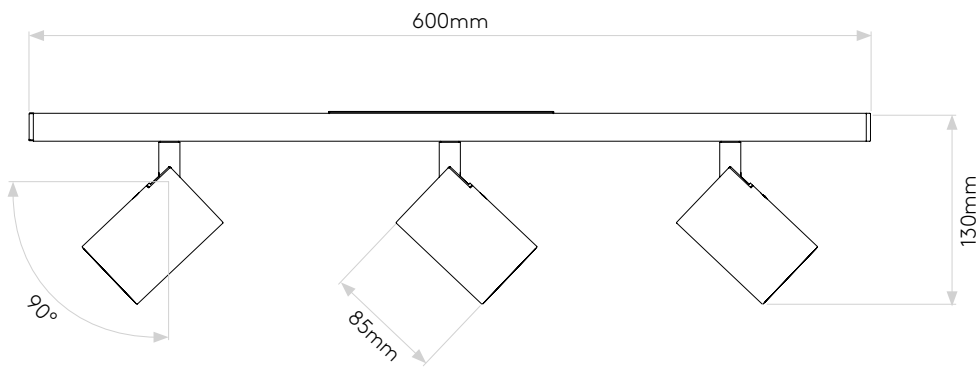

## GENERAL

CLASS:	CE (Class 2)
IP RATING:	IP20
BATHROOM ZONE:	Zone 3
VOLTAGE:	Mains 230V
INSTALLATION ORIENTATION:	Ceiling Mount
MAIN MATERIAL:	Metal - Aluminium
DIMENSIONS:	H: 130mm W: 600mm D: 60mm
CUT OUT HOLE:	Not applicable
RECESS DEPTH:	Not applicable
FIRE RATING:	Not applicable
CABLE LENGTH:	Not applicable
GROSS WEIGHT:	1.60Kg

## LAMP

LIGHT SOURCE:	GU10
MAXIMUM WATTAGE:	3 X 50W MAX
LAMP INCLUDED:	No
MAXIMUM LAMP LENGTH:	50mm
R9:	Lamp dependent
MACADAM ELLIPSE:	Not applicable
TILT ADJUSTABLE ANGLE:	90°
ROTATION ADJUSTABLE ANGLE:	330°
AVERAGE LIFESPAN:	Lamp dependent
L70:	Not applicable
BEAM ANGLE:	Lamp dependent

Please note that some dimensions may vary slightly due to manufacturing tolerances, this includes cable entry and fixing holes

Veuillez noter que certaines dimensions peuvent varier légèrement en raison des tolérances de fabrication, y compris l'entrée de câble et les trous de fixation.