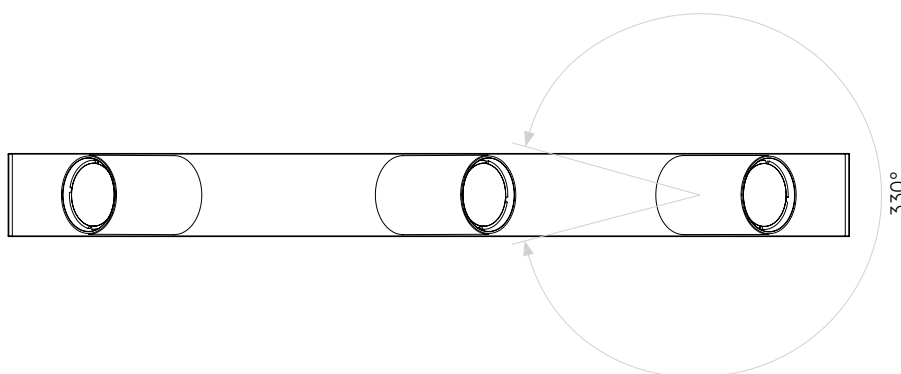

## GENERAL

CLASS:	CE (Class 2)
IP RATING:	IP20
BATHROOM ZONE:	Zone 3
VOLTAGE:	Mains 230V
INSTALLATION ORIENTATION:	Ceiling Mount
MAIN MATERIAL:	Metal - Aluminium
DIMENSIONS:	H: 130mm W: 600mm D: 60mm
CUT OUT HOLE:	Not applicable
RECESS DEPTH:	Not applicable
FIRE RATING:	Not applicable
CABLE LENGTH:	Not applicable
GROSS WEIGHT:	1.60Kg

## LAMP

LIGHT SOURCE:	GU10
MAXIMUM WATTAGE:	3 X 50W MAX
LAMP INCLUDED:	No
MAXIMUM LAMP LENGTH:	50mm
R9:	Lamp dependent
MACADAM ELLIPSE:	Not applicable
TILT ADJUSTABLE ANGLE:	90°
ROTATION ADJUSTABLE ANGLE:	330°
AVERAGE LIFESPAN:	Lamp dependent
L70:	Not applicable
BEAM ANGLE:	Lamp dependent

Please note that some dimensions may vary slightly due to manufacturing tolerances, this includes cable entry and fixing holes

Veuillez noter que certaines dimensions peuvent varier légèrement en raison des tolérances de fabrication, y compris l'entrée de câble et les trous de fixation.