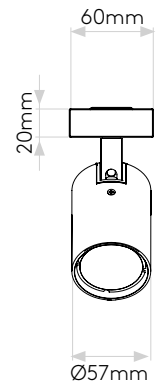

## GENERAL

CLASS:	CE (Class 2)
IP RATING:	IP20
BATHROOM ZONE:	Zone 3
VOLTAGE:	Mains 230V
INSTALLATION ORIENTATION:	Ceiling Mount
MAIN MATERIAL:	Metal - Aluminium
DIMENSIONS:	H: 130mm W: 600mm D: 60mm
CUT OUT HOLE:	Not applicable
RECESS DEPTH:	Not applicable
FIRE RATING:	Not applicable
CABLE LENGTH:	Not applicable
GROSS WEIGHT:	1.60Kg

## LAMP

LIGHT SOURCE:	GU10
MAXIMUM WATTAGE:	3 X 50W MAX
LAMP INCLUDED:	No
MAXIMUM LAMP LENGTH:	50mm
R9:	Lamp dependent
MACADAM ELLIPSE:	Not applicable
TILT ADJUSTABLE ANGLE:	90°
ROTATION ADJUSTABLE ANGLE:	330°
AVERAGE LIFESPAN:	Lamp dependent
L70:	Not applicable
BEAM ANGLE:	Lamp dependent

Please note that some dimensions may vary slightly due to manufacturing tolerances, this includes cable entry and fixing holes

Veuillez noter que certaines dimensions peuvent varier légèrement en raison des tolérances de fabrication, y compris l'entrée de câble et les trous de fixation.