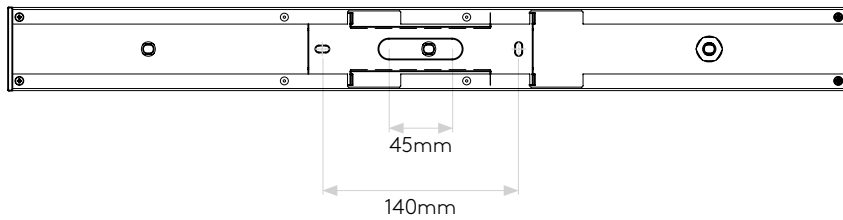

Please note that some dimensions may vary slightly due to manufacturing tolerances, this includes cable entry and fixing holes

Veuillez noter que certaines dimensions peuvent varier légèrement en raison des tolérances de fabrication, y compris l'entrée de câble et les trous de fixation.

Bitte beachten Sie, dass die Maße Fertigungstoleranzen unterliegen und daher in geringem Umfang von der angegebenen Größe abweichen können. Dies gilt auch für Kabeingänge und Befestigungslöcher.

Si prega notare che possono esserci piccole variazioni in alcune dimensioni dovute alle tolleranze di produzione, queste includono l'ingresso del cavo e i fori di fissaggio.