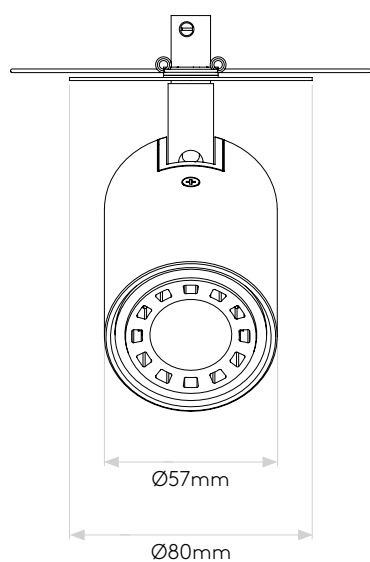

ASCOLI RECESSED

astro

GENERAL

CLASS:	CE (Class 1)
IP RATING:	IP20
BATHROOM ZONE:	Zone 3
VOLTAGE:	Mains 230V
INSTALLATION ORIENTATION:	Ceiling mount - Plaster board installation only
MAIN MATERIAL:	Metal - Mild Steel
DIMENSIONS:	H: 128mm D: 21mm Ø: 80mm
CUT OUT HOLE:	Ø: 44mm/1-3/4"
RECESS DEPTH:	30mm
FIRE RATING:	Not applicable
CABLE LENGTH:	200mm
GROSS WEIGHT:	0.54Kg

LAMP

LIGHT SOURCE:	GU10
MAXIMUM WATTAGE:	50W MAX
LAMP INCLUDED:	No
MAXIMUM LAMP LENGTH:	57mm
R9:	Lamp dependent
MACADAM ELLIPSE:	Not applicable
TILT ADJUSTABLE ANGLE:	90°
ROTATION ADJUSTABLE ANGLE:	330°
AVERAGE LIFESPAN:	Lamp dependent
L70:	Not applicable
BEAM ANGLE:	Lamp dependent

Please note that some dimensions may vary slightly due to manufacturing tolerances, this includes cable entry and fixing holes

Veuillez noter que certaines dimensions peuvent varier légèrement en raison des tolérances de fabrication, y compris l'entrée de câble et les trous de fixation.