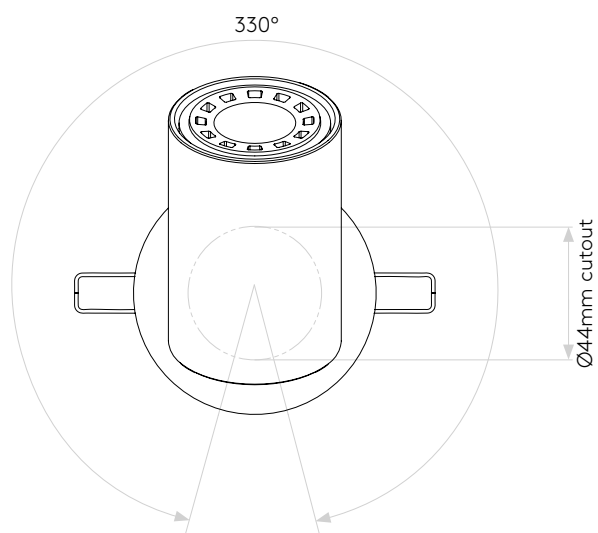

ASCOLI RECESSED

astro

GENERAL

CLASS:	CE (Class 1)
IP RATING:	IP20
BATHROOM ZONE:	Zone 3
VOLTAGE:	Mains 230V
INSTALLATION ORIENTATION:	Ceiling mount - Plaster board installation only
MAIN MATERIAL:	Metal - Mild Steel
DIMENSIONS:	H: 128mm D: 21mm Ø: 80mm
CUT OUT HOLE:	Ø: 44mm/1-3/4"
RECESS DEPTH:	30mm
FIRE RATING:	Not applicable
CABLE LENGTH:	200mm
GROSS WEIGHT:	0.54Kg

LAMP

LIGHT SOURCE:	GU10
MAXIMUM WATTAGE:	50W MAX
LAMP INCLUDED:	No
MAXIMUM LAMP LENGTH:	57mm
R9:	Lamp dependent
MACADAM ELLIPSE:	Not applicable
TILT ADJUSTABLE ANGLE:	90°
ROTATION ADJUSTABLE ANGLE:	330°
AVERAGE LIFESPAN:	Lamp dependent
L70:	Not applicable
BEAM ANGLE:	Lamp dependent

ADDITIONAL INFORMATION

SHADE INCLUDED:	Not applicable
SHADE MATERIAL:	Not applicable

CODE: 6149
SKU: 1286021
FINISH: TEXTURED WHITE

CODE: 6150
SKU: 1286022
FINISH: BRONZE

CODE: 6151
SKU: 1286023
FINISH: MATT NICKEL

Please note that some dimensions may vary slightly due to manufacturing tolerances, this includes cable entry and fixing holes

Veuillez noter que certaines dimensions peuvent varier légèrement en raison des tolérances de fabrication, y compris l'entrée de câble et les trous de fixation.