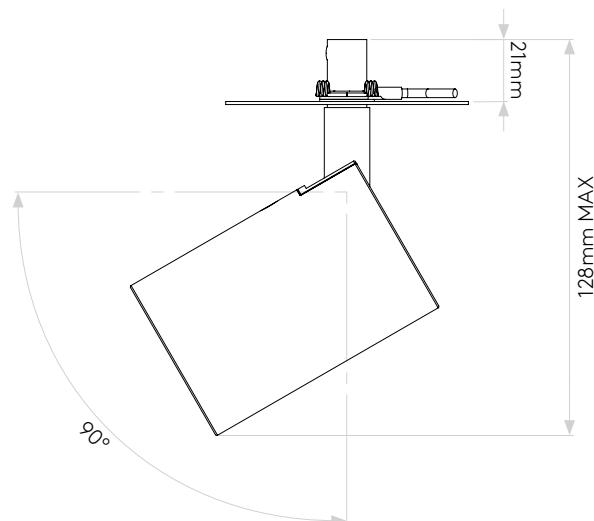

ASCOLI RECESSED

astro

GENERAL

CLASS:	CE (Class 1)
IP RATING:	IP20
BATHROOM ZONE:	Zone 3
VOLTAGE:	Mains 230V
INSTALLATION ORIENTATION:	Ceiling mount - Plaster board installation only
MAIN MATERIAL:	Metal - Mild Steel
DIMENSIONS:	H: 128mm D: 21mm Ø: 80mm
CUT OUT HOLE:	Ø: 44mm/1-3/4"
RECESS DEPTH:	30mm
FIRE RATING:	Not applicable
CABLE LENGTH:	200mm
GROSS WEIGHT:	0.54Kg

LAMP

LIGHT SOURCE:	GU10
MAXIMUM WATTAGE:	50W MAX
LAMP INCLUDED:	No
MAXIMUM LAMP LENGTH:	57mm
R9:	Lamp dependent
MACADAM ELLIPSE:	Not applicable
TILT ADJUSTABLE ANGLE:	90°
ROTATION ADJUSTABLE ANGLE:	330°
AVERAGE LIFESPAN:	Lamp dependent
L70:	Not applicable
BEAM ANGLE:	Lamp dependent

Please note that some dimensions may vary slightly due to manufacturing tolerances, this includes cable entry and fixing holes

Veuillez noter que certaines dimensions peuvent varier légèrement en raison des tolérances de fabrication, y compris l'entrée de câble et les trous de fixation.